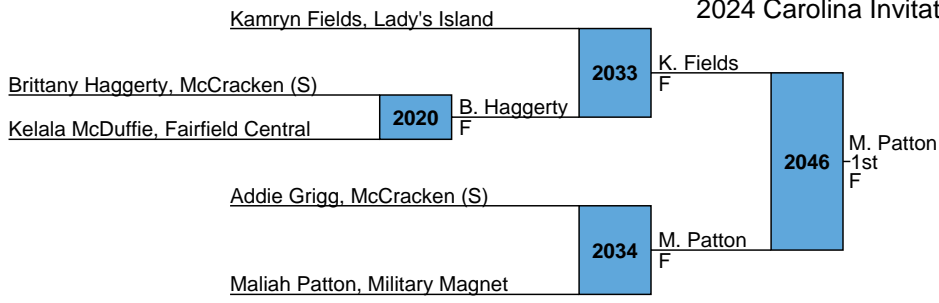

2024 Carolina Invitational Girls - Gilbert

MS

185