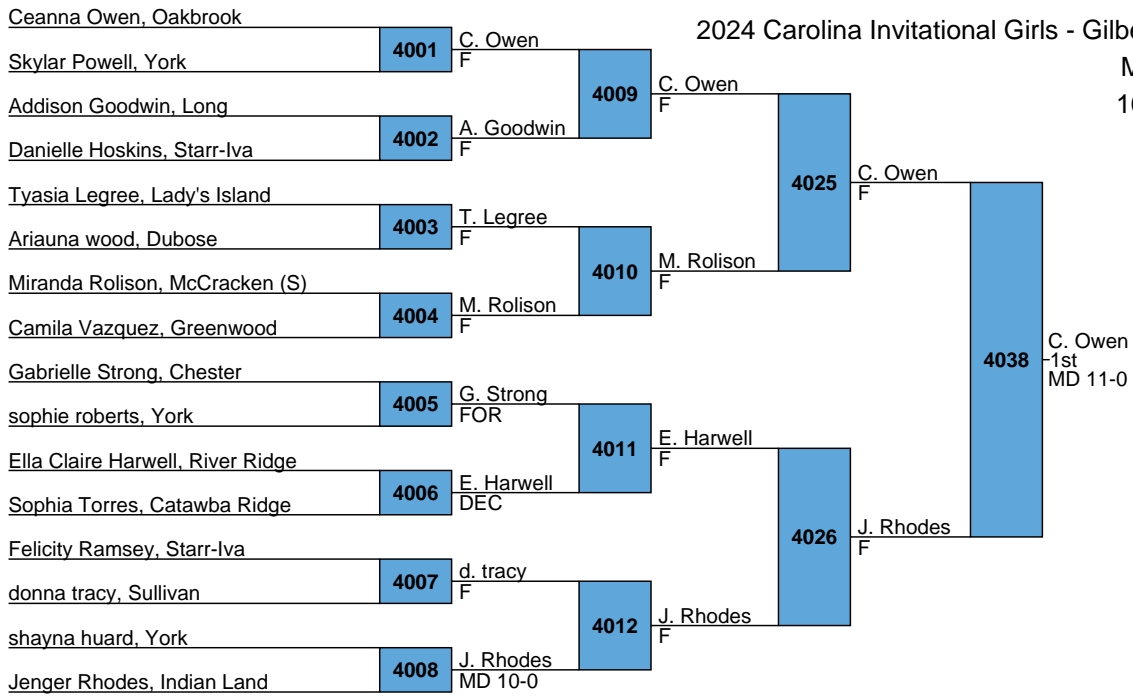

2024 Carolina Invitational Girls - Gilbert

MS

84

2024 Carolina Invitational Girls - Gilbert

Ashlynn Faile, Lancaster

Aimee Zambrans, Indian Land

Madison Hutchinson, Gregg

Carson Robertson, Catawba Ridge

2026

C. Robertson

MD

L2025 A. Zambrans

L2026 M. Hutchinson

2039

M. Hutchinson

3rd
DEC 6-2

2024 Carolina Invitational Girls - Gilbert

MS
100

2024 Carolina Invitational Girls - Gilbert

MS
107

2024 Carolina Invitational Girls - Gilbert

MS

114

2024 Carolina Invitational Girls - Gilbert