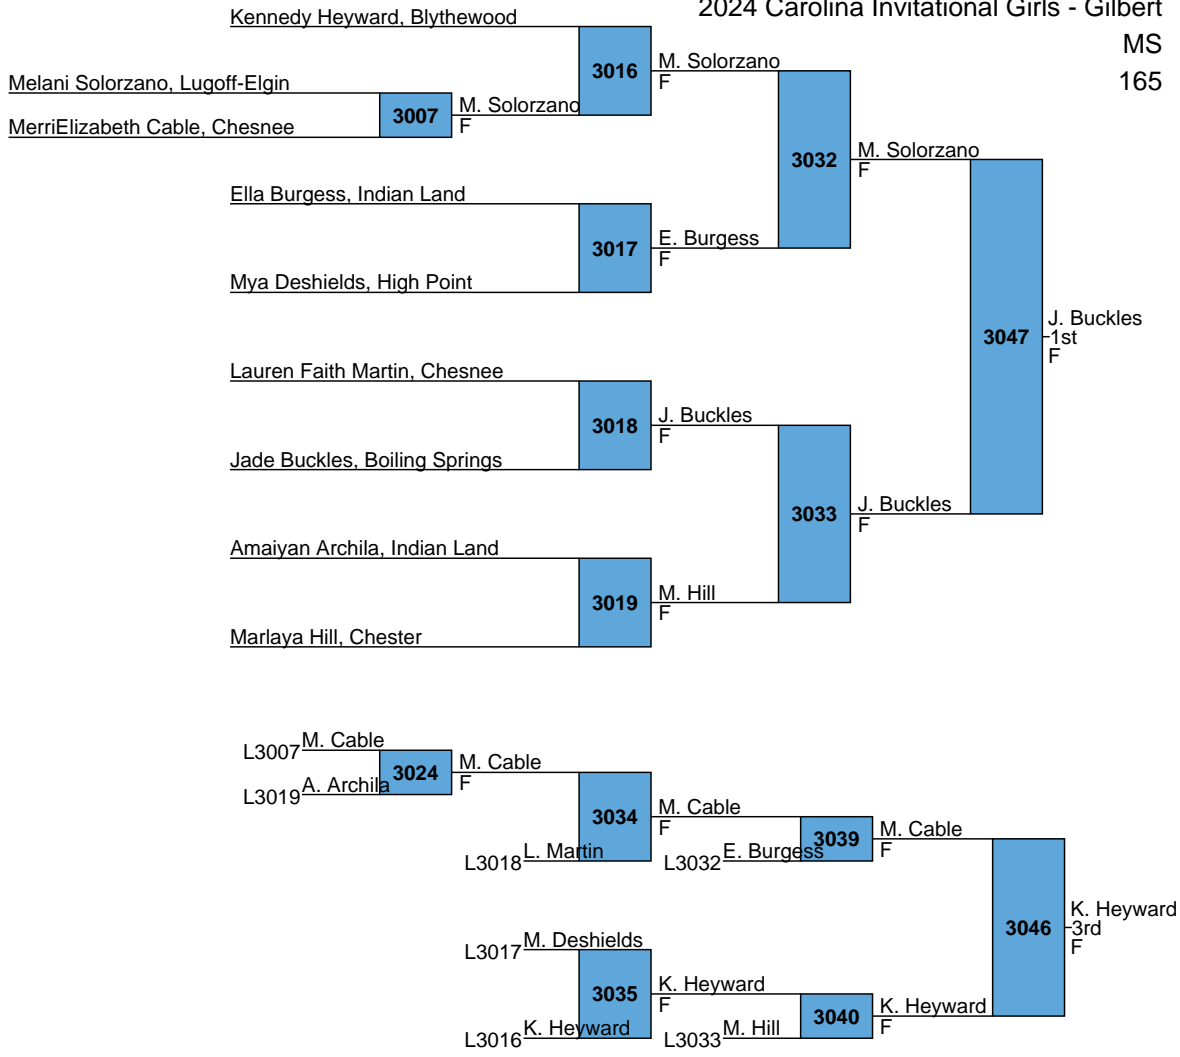

2nd

RR Rnd 3

2024 Carolina Invitational Girls - Gilbert

MS
145

2024 Carolina Invitational Girls - Gilbert

MS
152

2024 Carolina Invitational Girls - Gilbert

MS

165

2024 Carolina Invitational Girls - Gilbert

MS

185

2024 Carolina Invitational Girls - Gilbert

RR Rnd 1

MS

275