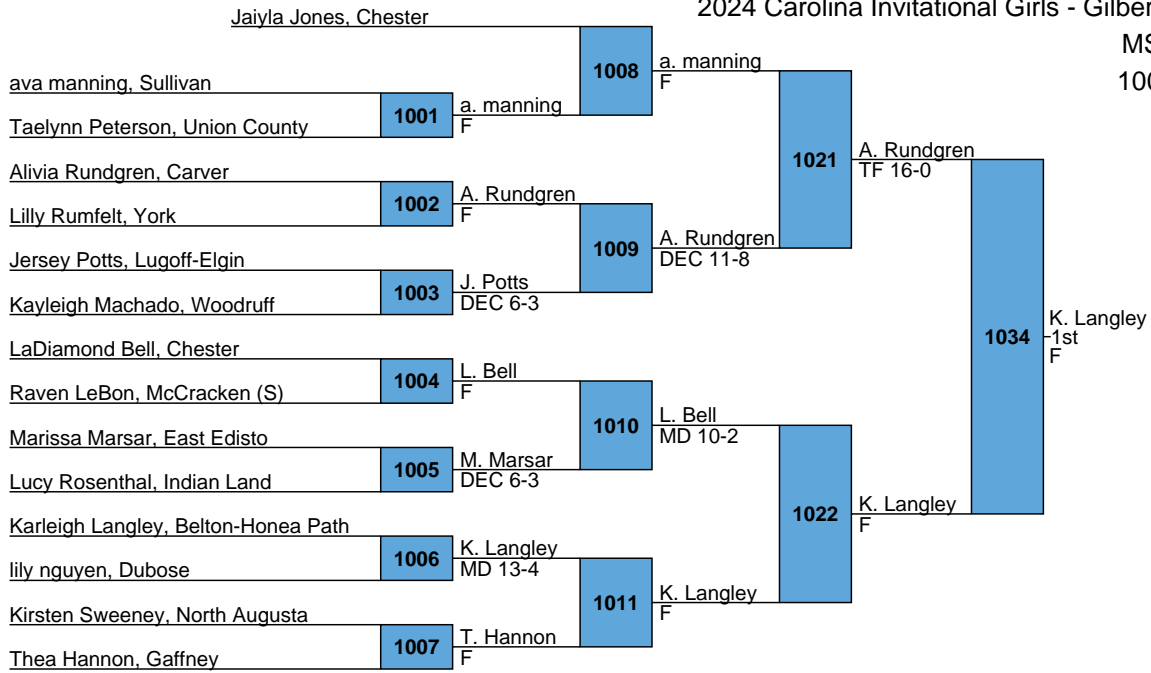

2024 Carolina Invitational Girls - Gilbert

MS

84

2024 Carolina Invitational Girls - Gilbert

Ashlynn Faile, Lancaster

Aimee Zambrans, Indian Land

Madison Hutchinson, Gregg

Carson Robertson, Catawba Ridge

2026

C. Robertson

MD

L2025 A. Zambrans

L2026 M. Hutchinson

2039

M. Hutchinson

3rd
DEC 6-2

2024 Carolina Invitational Girls - Gilbert

MS
100

2024 Carolina Invitational Girls - Gilbert

MS
107

2024 Carolina Invitational Girls - Gilbert

MS

114

2024 Carolina Invitational Girls - Gilbert