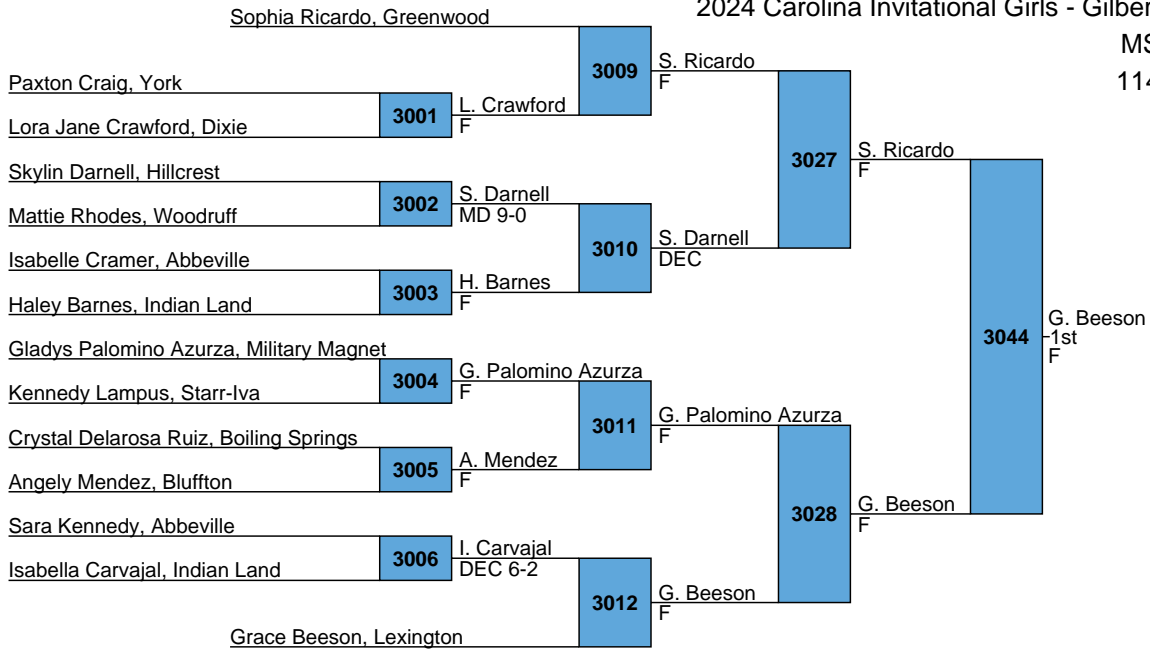

2024 Carolina Invitational Girls - Gilbert

MS
100

2024 Carolina Invitational Girls - Gilbert

MS
107

2024 Carolina Invitational Girls - Gilbert

MS

114

2024 Carolina Invitational Girls - Gilbert

MS

120

Audrey Naughton, Catawba Ridge

Madelynn Purdy, McCracken (S)

ariana nelson, Sullivan

Adalin Causey, Pelion

Brylee Osteen, Boiling Springs

1015