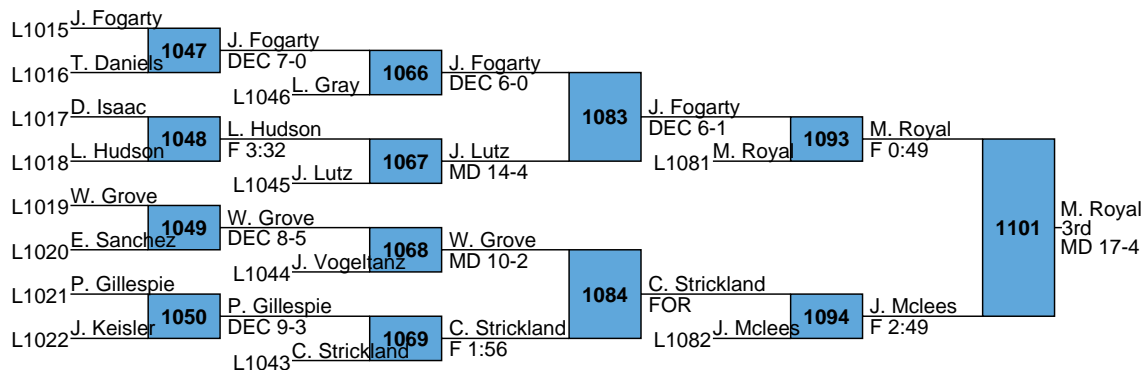

49 Castle Heights	9
53 St. James	8.5
54 WA Perry	8
55 Chapin	7
56 Loris	6
56 Cane Bay	6
56 Crayton	6
56 Wando	6
56 Byrnes	6
56 Easley	6
62 Whitmire	5
62 Mauldin	5
64 Cross	4
64 High Point Academy	4
64 River Oak	4
64 Long	4
64 Hand	4
64 Blythewood	4
64 Pickens	4
71 JL Mann	3
71 Chapman	3
71 Daniel	3
71 Colleton County	3
71 Midland Valley	3
71 Laurens	3
71 Fountain Inn	3
71 North Central	3
71 Heathwood Hall	3
71 Northwood	3
71 Palmetto	3
82 Bluffton	2
83 Boiling Springs	1
84 North Augusta	0
84 Dubose	0
84 Dutchman Creek	0
84 South Aiken	0
84 Military Magnet	0
84 White Knoll	0
84 Ashley Ridge	0
84 Nation Ford	0
84 Christ Church	0
84 East Edisto	0

2023 Carolina Invitational - Lexington

MS

80

Mat 1

2023 Carolina Invitational - Lexington

MS

88

Mat 1

2023 Carolina Invitational - Lexington

MS

96

Mat 1

2023 Carolina Invitational - Lexington

MS
102
Mat 1

2023 Carolina Invitational - Lexington

2023 Carolina Invitational - Lexington