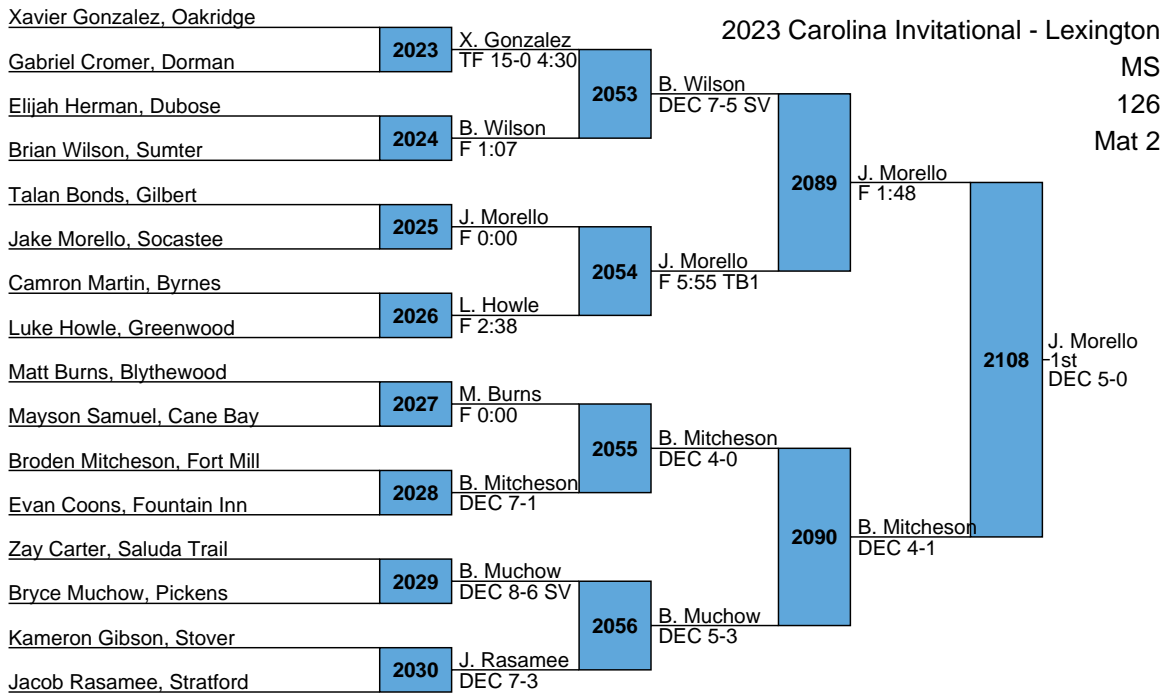

2023 Carolina Invitational - Lexington