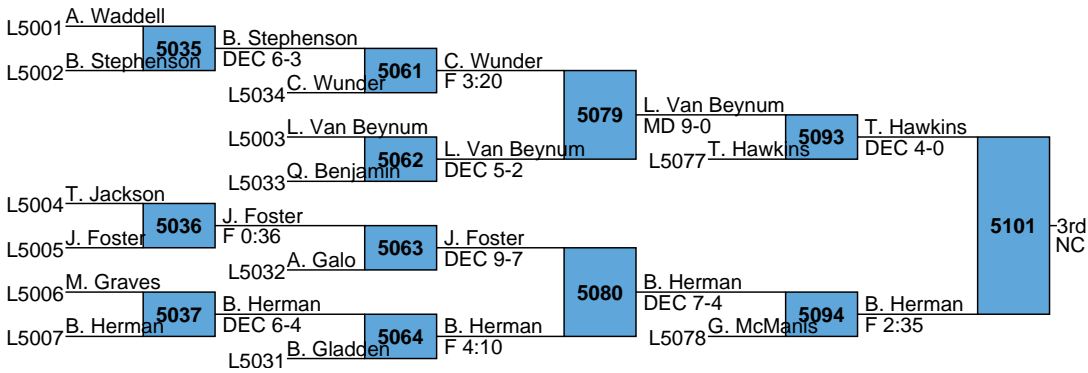

<u>Place</u>	<u>Team</u>	<u>Points</u>	<u>1</u>	<u>2</u>	<u>3</u>	<u>4</u>
1	Summerville	114.5	3	1		1
2	Clover	105.5	1	1		3
3	Fort Mill	84	1	1	1	
4	Rock Hill	64	1			2
5	Byrnes	58.5	1	1		1
6	TL Hanna	52.5		2		1
6	Lexington	52.5	1			1
8	Fountain Inn	52		2		
9	Boiling Springs	45	1			
10	Catawba Ridge	44		2		
11	Christ Church	42.5	1			1
11	Greenwood	42.5				1
11	Hillcrest	42.5	1			1
14	Liberty	40.5	1			
15	Woodruff	40		2		
16	North Augusta	33			1	1
17	Irmo	31.5	1			
18	West-Oak	28	1			
18	Carolina Forest	28				2
20	Lugoff-Elgin	26		1		
21	South Aiken	23				1
21	Goose Creek	23			1	
23	Union County	22				1
24	Indian Land	21			1	
24	Ashley Ridge	21			1	
26	Westside	20		1		
26	Hanahan	20				
28	Gilbert	19				
29	Chesnee	18				1
30	Dorman	17.5				1
31	AC Flora	17				
32	Stratford	16.5				1
33	North Myrtle Beach	15.5				1
34	Berkeley	14.5				1
35	South Florence	14				
36	Hilton Head	13				
36	Northwestern	13				
38	Ninety Six	11				1
39	Chapin	8				
39	Lancaster	8				
41	Cane Bay	7				
41	Cheraw	7				
43	Woodmont	6				
43	Waccamaw	6				
45	River Bluff	5				
45	Belton-Honea Path	5				
47	James Island	4				
47	Bluffton	4				
47	JL Mann	4				
47	North Central	4				
47	Brookland Cayce	4				

47	Spring Valley	4
47	Hartsville	4
47	Beaufort	4
55	Chester	3
55	York	3
55	West Florence	3
55	Mid-Carolina	3
55	Sumter	3
60	Nation Ford	2
60	Blythewood	2
62	Laurens	1
63	Aynor	0
63	Powdersville	0
63	Lakewood	0
63	Mauldin	0
63	Dixie	0
63	Southside	0
63	White Knoll	0
63	Fort Dorchester	0
63	Wando	0
63	Philip Simmons	0
63	Palmetto	0
63	Travelers Rest	0
63	Aiken	0

2023 Carolina Invitational - Lexington

JV
106
Mat 5

2023 Carolina Invitational - Lexington

JV
113
Mat 5

2023 Carolina Invitational - Lexington

JV
120
Mat 6

2023 Carolina Invitational - Lexington

JV
126
Mat 6