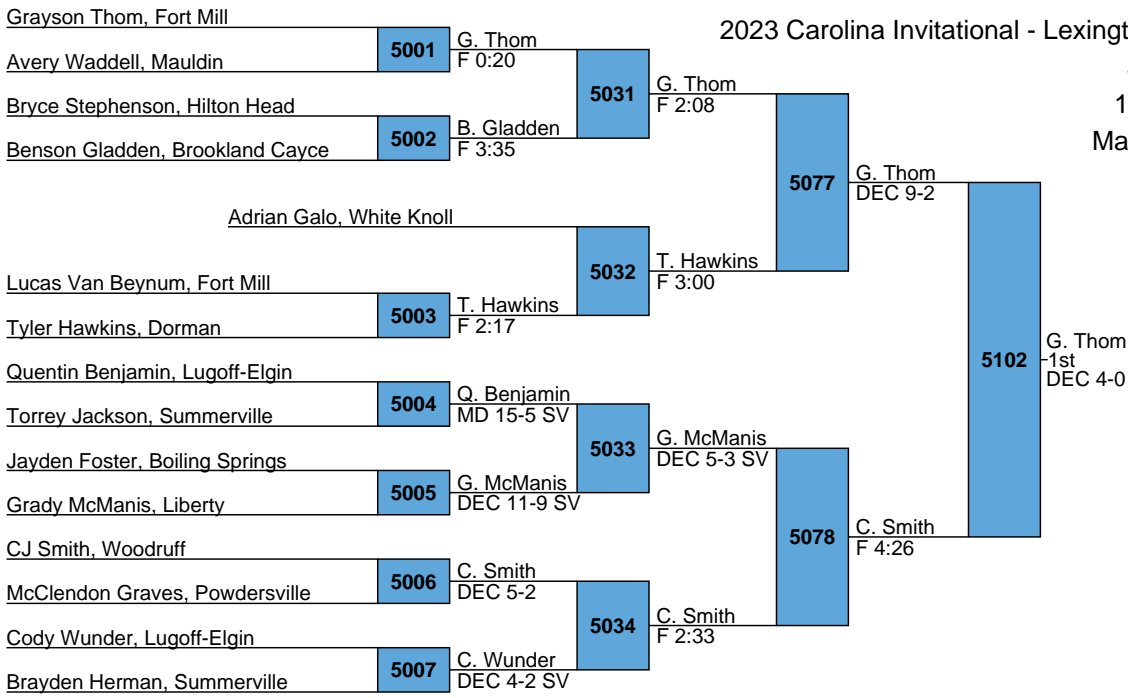

<u>Place</u>	<u>Team</u>	<u>Points</u>	<u>1</u>	<u>2</u>	<u>3</u>	<u>4</u>
1	Summerville	114.5	3	1		1
2	Clover	105.5	1	1		3
3	Fort Mill	84	1	1	1	
4	Rock Hill	64	1			2
5	Byrnes	58.5	1	1		1
6	TL Hanna	52.5		2		1
6	Lexington	52.5	1			1
8	Fountain Inn	52		2		
9	Boiling Springs	45	1			
10	Catawba Ridge	44		2		
11	Christ Church	42.5	1			1
11	Greenwood	42.5				1
11	Hillcrest	42.5	1			1
14	Liberty	40.5	1			
15	Woodruff	40		2		
16	North Augusta	33			1	1
17	Irmo	31.5	1			
18	West-Oak	28	1			
18	Carolina Forest	28				2
20	Lugoff-Elgin	26		1		
21	South Aiken	23				1
21	Goose Creek	23			1	
23	Union County	22				1
24	Indian Land	21			1	
24	Ashley Ridge	21			1	
26	Westside	20		1		
26	Hanahan	20				
28	Gilbert	19				
29	Chesnee	18				1
30	Dorman	17.5				1
31	AC Flora	17				
32	Stratford	16.5				1
33	North Myrtle Beach	15.5				1
34	Berkeley	14.5				1
35	South Florence	14				
36	Hilton Head	13				
36	Northwestern	13				
38	Ninety Six	11				1
39	Chapin	8				
39	Lancaster	8				
41	Cane Bay	7				
41	Cheraw	7				
43	Woodmont	6				
43	Waccamaw	6				
45	River Bluff	5				
45	Belton-Honea Path	5				
47	James Island	4				
47	Bluffton	4				
47	JL Mann	4				
47	North Central	4				
47	Brookland Cayce	4				

47	Spring Valley	4
47	Hartsville	4
47	Beaufort	4
55	Chester	3
55	York	3
55	West Florence	3
55	Mid-Carolina	3
55	Sumter	3
60	Nation Ford	2
60	Blythewood	2
62	Laurens	1
63	Aynor	0
63	Powdersville	0
63	Lakewood	0
63	Mauldin	0
63	Dixie	0
63	Southside	0
63	White Knoll	0
63	Fort Dorchester	0
63	Wando	0
63	Philip Simmons	0
63	Palmetto	0
63	Travelers Rest	0
63	Aiken	0

2023 Carolina Invitational - Lexington

JV
106
Mat 5

2023 Carolina Invitational - Lexington

JV
113
Mat 5

2023 Carolina Invitational - Lexington

JV
120
Mat 6

2023 Carolina Invitational - Lexington

JV
126
Mat 6