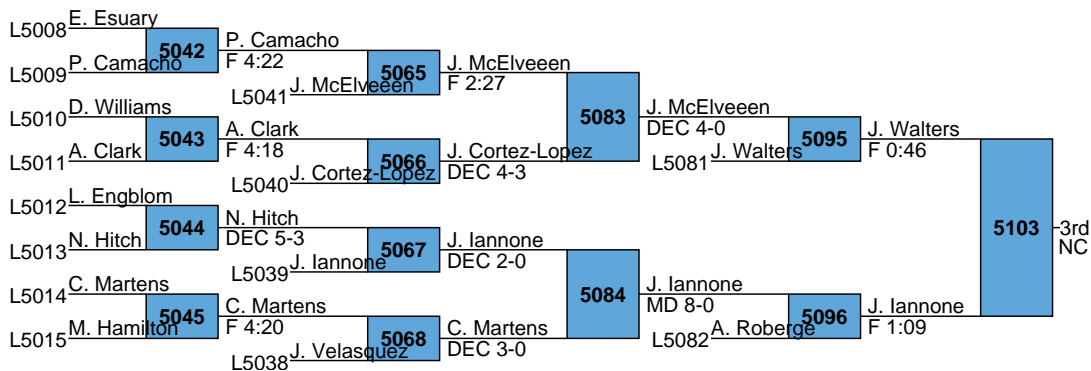

<u>Place</u>	<u>Team</u>	<u>Points</u>	<u>1</u>	<u>2</u>	<u>3</u>	<u>4</u>
1	Summerville	114.5	3	1		1
2	Clover	105.5	1	1		3
3	Fort Mill	84	1	1	1	
4	Rock Hill	64	1			2
5	Byrnes	58.5	1	1		1
6	TL Hanna	52.5		2		1
6	Lexington	52.5	1			1
8	Fountain Inn	52		2		
9	Boiling Springs	45	1			
10	Catawba Ridge	44		2		
11	Christ Church	42.5	1			1
11	Greenwood	42.5				1
11	Hillcrest	42.5	1			1
14	Liberty	40.5	1			
15	Woodruff	40		2		
16	North Augusta	33			1	1
17	Irmo	31.5	1			
18	West-Oak	28	1			
18	Carolina Forest	28				2
20	Lugoff-Elgin	26		1		
21	South Aiken	23				1
21	Goose Creek	23			1	
23	Union County	22				1
24	Indian Land	21			1	
24	Ashley Ridge	21			1	
26	Westside	20		1		
26	Hanahan	20				
28	Gilbert	19				
29	Chesnee	18				1
30	Dorman	17.5				1
31	AC Flora	17				
32	Stratford	16.5				1
33	North Myrtle Beach	15.5				1
34	Berkeley	14.5				1
35	South Florence	14				
36	Hilton Head	13				
36	Northwestern	13				
38	Ninety Six	11				1
39	Chapin	8				
39	Lancaster	8				
41	Cane Bay	7				
41	Cheraw	7				
43	Woodmont	6				
43	Waccamaw	6				
45	River Bluff	5				
45	Belton-Honea Path	5				
47	James Island	4				
47	Bluffton	4				
47	JL Mann	4				
47	North Central	4				
47	Brookland Cayce	4				

47	Spring Valley	4
47	Hartsville	4
47	Beaufort	4
55	Chester	3
55	York	3
55	West Florence	3
55	Mid-Carolina	3
55	Sumter	3
60	Nation Ford	2
60	Blythewood	2
62	Laurens	1
63	Aynor	0
63	Powdersville	0
63	Lakewood	0
63	Mauldin	0
63	Dixie	0
63	Southside	0
63	White Knoll	0
63	Fort Dorchester	0
63	Wando	0
63	Philip Simmons	0
63	Palmetto	0
63	Travelers Rest	0
63	Aiken	0

2023 Carolina Invitational - Lexington

JV
106
Mat 5

2023 Carolina Invitational - Lexington

JV
113
Mat 5

2023 Carolina Invitational - Lexington

JV
120
Mat 6

2023 Carolina Invitational - Lexington

JV
126
Mat 6

2023 Carolina Invitational - Lexington

JV
132
Mat 6

2023 Carolina Invitational - Lexington

JV
138
Mat 5

2023 Carolina Invitational - Lexington

JV
145
Mat 7

2023 Carolina Invitational - Lexington

JV
152
Mat 5