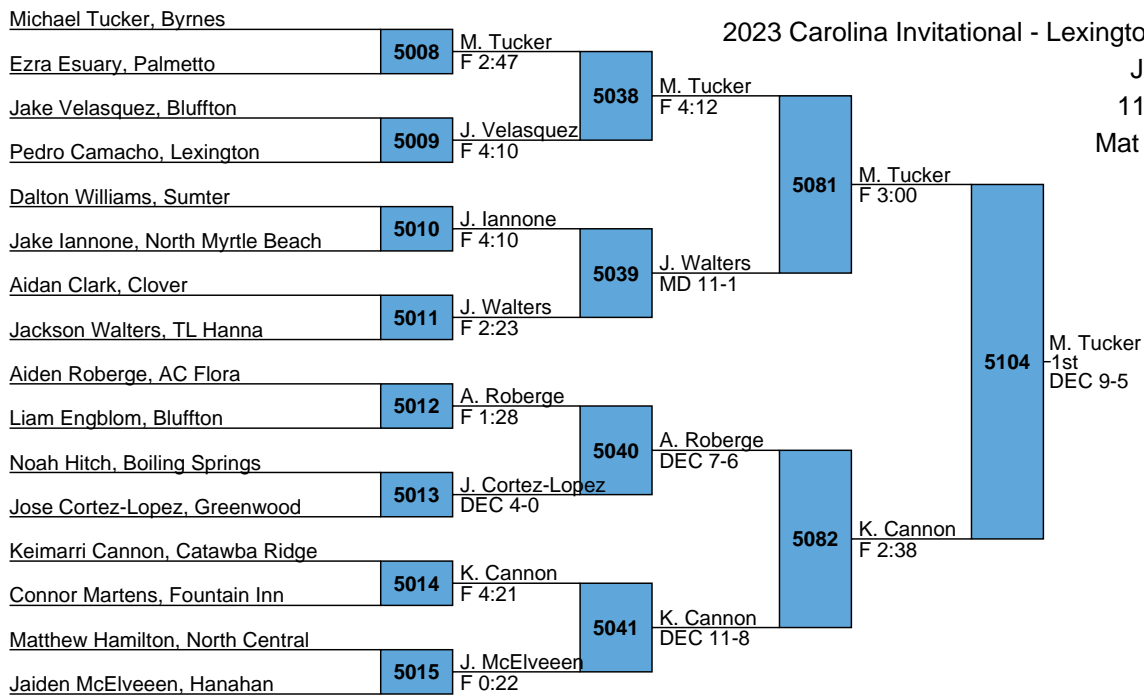

<u>Place</u>	<u>Team</u>	<u>Points</u>	<u>1</u>	<u>2</u>	<u>3</u>	<u>4</u>
1	Summerville	114.5	3	1		1
2	Clover	105.5	1	1		3
3	Fort Mill	84	1	1	1	
4	Rock Hill	64	1			2
5	Byrnes	58.5	1	1		1
6	TL Hanna	52.5		2		1
6	Lexington	52.5	1			1
8	Fountain Inn	52		2		
9	Boiling Springs	45	1			
10	Catawba Ridge	44		2		
11	Christ Church	42.5	1			1
11	Greenwood	42.5				1
11	Hillcrest	42.5	1			1
14	Liberty	40.5	1			
15	Woodruff	40		2		
16	North Augusta	33			1	1
17	Irmo	31.5	1			
18	West-Oak	28	1			
18	Carolina Forest	28				2
20	Lugoff-Elgin	26		1		
21	South Aiken	23				1
21	Goose Creek	23			1	
23	Union County	22				1
24	Indian Land	21			1	
24	Ashley Ridge	21			1	
26	Westside	20		1		
26	Hanahan	20				
28	Gilbert	19				
29	Chesnee	18				1
30	Dorman	17.5				1
31	AC Flora	17				
32	Stratford	16.5				1
33	North Myrtle Beach	15.5				1
34	Berkeley	14.5				1
35	South Florence	14				
36	Hilton Head	13				
36	Northwestern	13				
38	Ninety Six	11				1
39	Chapin	8				
39	Lancaster	8				
41	Cane Bay	7				
41	Cheraw	7				
43	Woodmont	6				
43	Waccamaw	6				
45	River Bluff	5				
45	Belton-Honea Path	5				
47	James Island	4				
47	Bluffton	4				
47	JL Mann	4				
47	North Central	4				
47	Brookland Cayce	4				

47	Spring Valley	4
47	Hartsville	4
47	Beaufort	4
55	Chester	3
55	York	3
55	West Florence	3
55	Mid-Carolina	3
55	Sumter	3
60	Nation Ford	2
60	Blythewood	2
62	Laurens	1
63	Aynor	0
63	Powdersville	0
63	Lakewood	0
63	Mauldin	0
63	Dixie	0
63	Southside	0
63	White Knoll	0
63	Fort Dorchester	0
63	Wando	0
63	Philip Simmons	0
63	Palmetto	0
63	Travelers Rest	0
63	Aiken	0

2023 Carolina Invitational - Lexington

JV
106
Mat 5

2023 Carolina Invitational - Lexington

JV
113
Mat 5

2023 Carolina Invitational - Lexington

JV
120
Mat 6

2023 Carolina Invitational - Lexington

JV
126
Mat 6

2023 Carolina Invitational - Lexington

JV
132
Mat 6

2023 Carolina Invitational - Lexington

JV
138
Mat 5

2023 Carolina Invitational - Lexington

JV
145
Mat 7

2023 Carolina Invitational - Lexington

JV
152
Mat 5