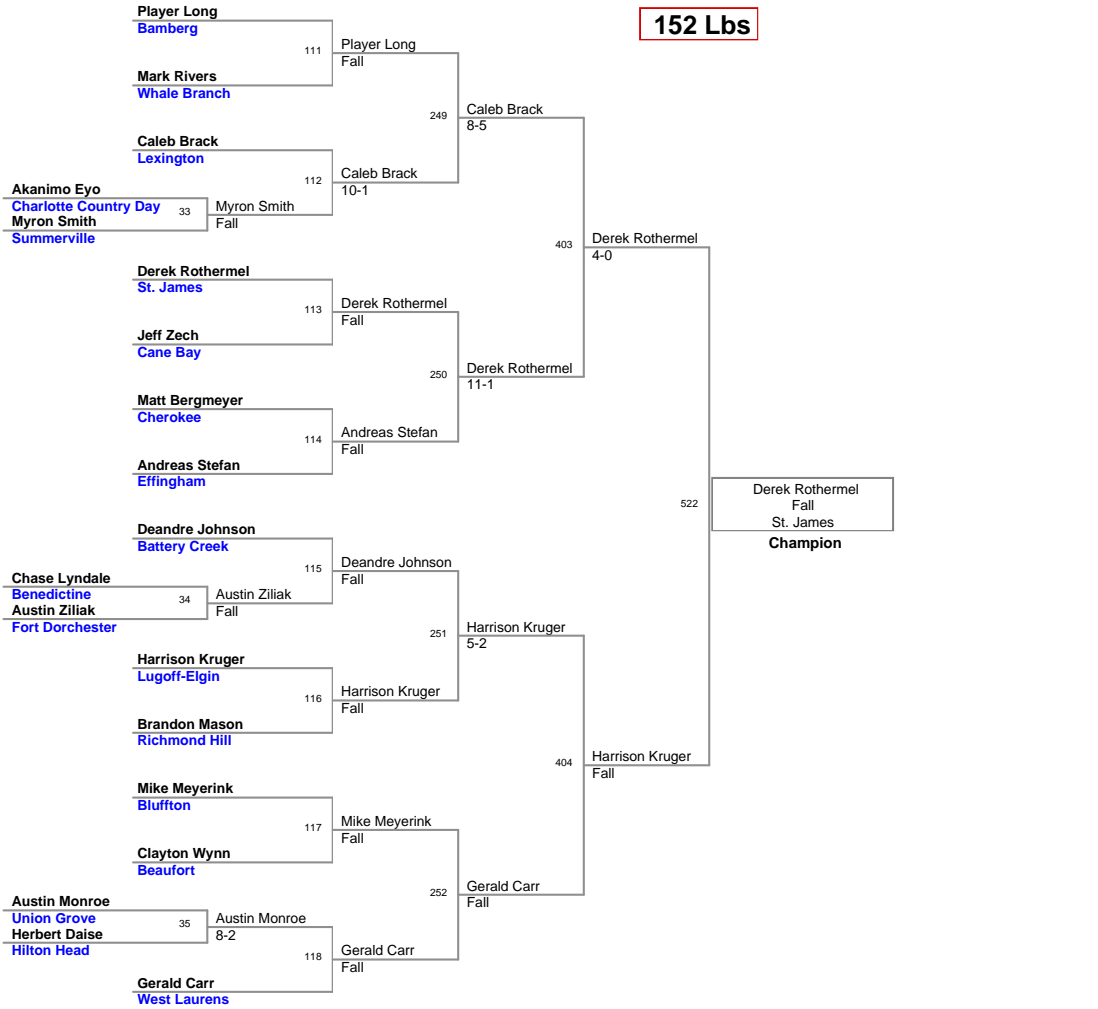

2012 US Marine Corps Seahawk Slam Most Outstanding Wrestler

138 lb. - Codi Rothermel, St. James

2011 USMC Seahawk Slam
HS

113 Lbs

2011 USMC Seahawk Slam
HS

132 Lbs

2011 USMC Seahawk Slam
HS

138 Lbs

2011 USMC Seahawk Slam
HS

145 Lbs

2011 USMC Seahawk Slam
HS

152 Lbs

2011 USMC Seahawk Slam
HS

160 Lbs

2011 USMC Seahawk Slam
HS

195 Lbs

2011 USMC Seahawk Slam
HS

285 Lbs