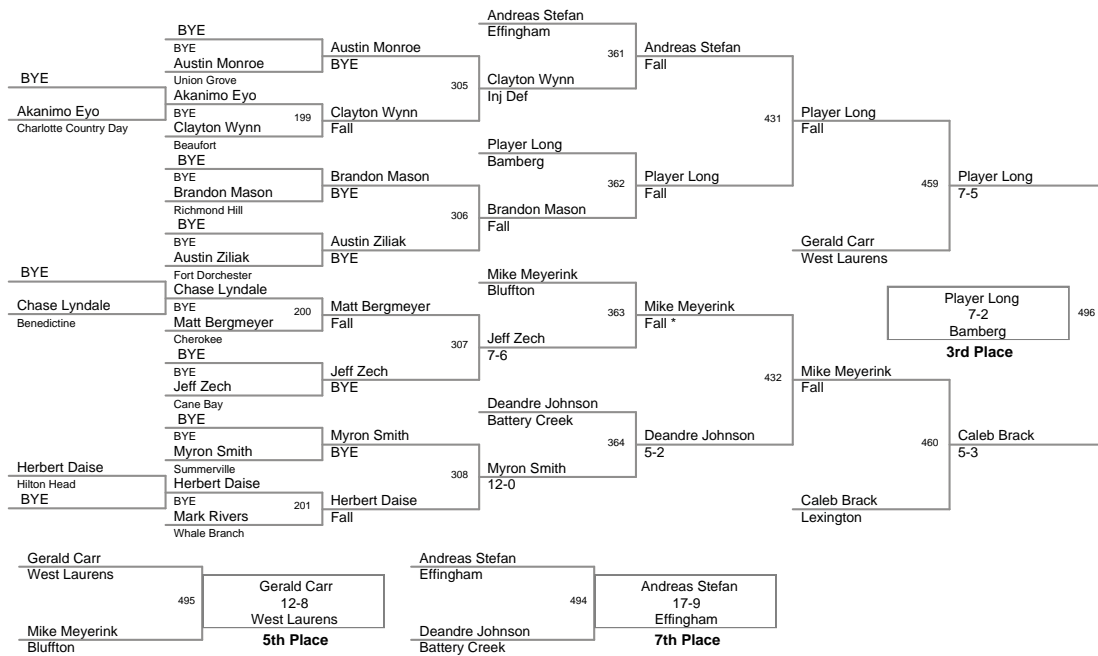

2011 USMC Seahawk Slam
HS

152 Lbs