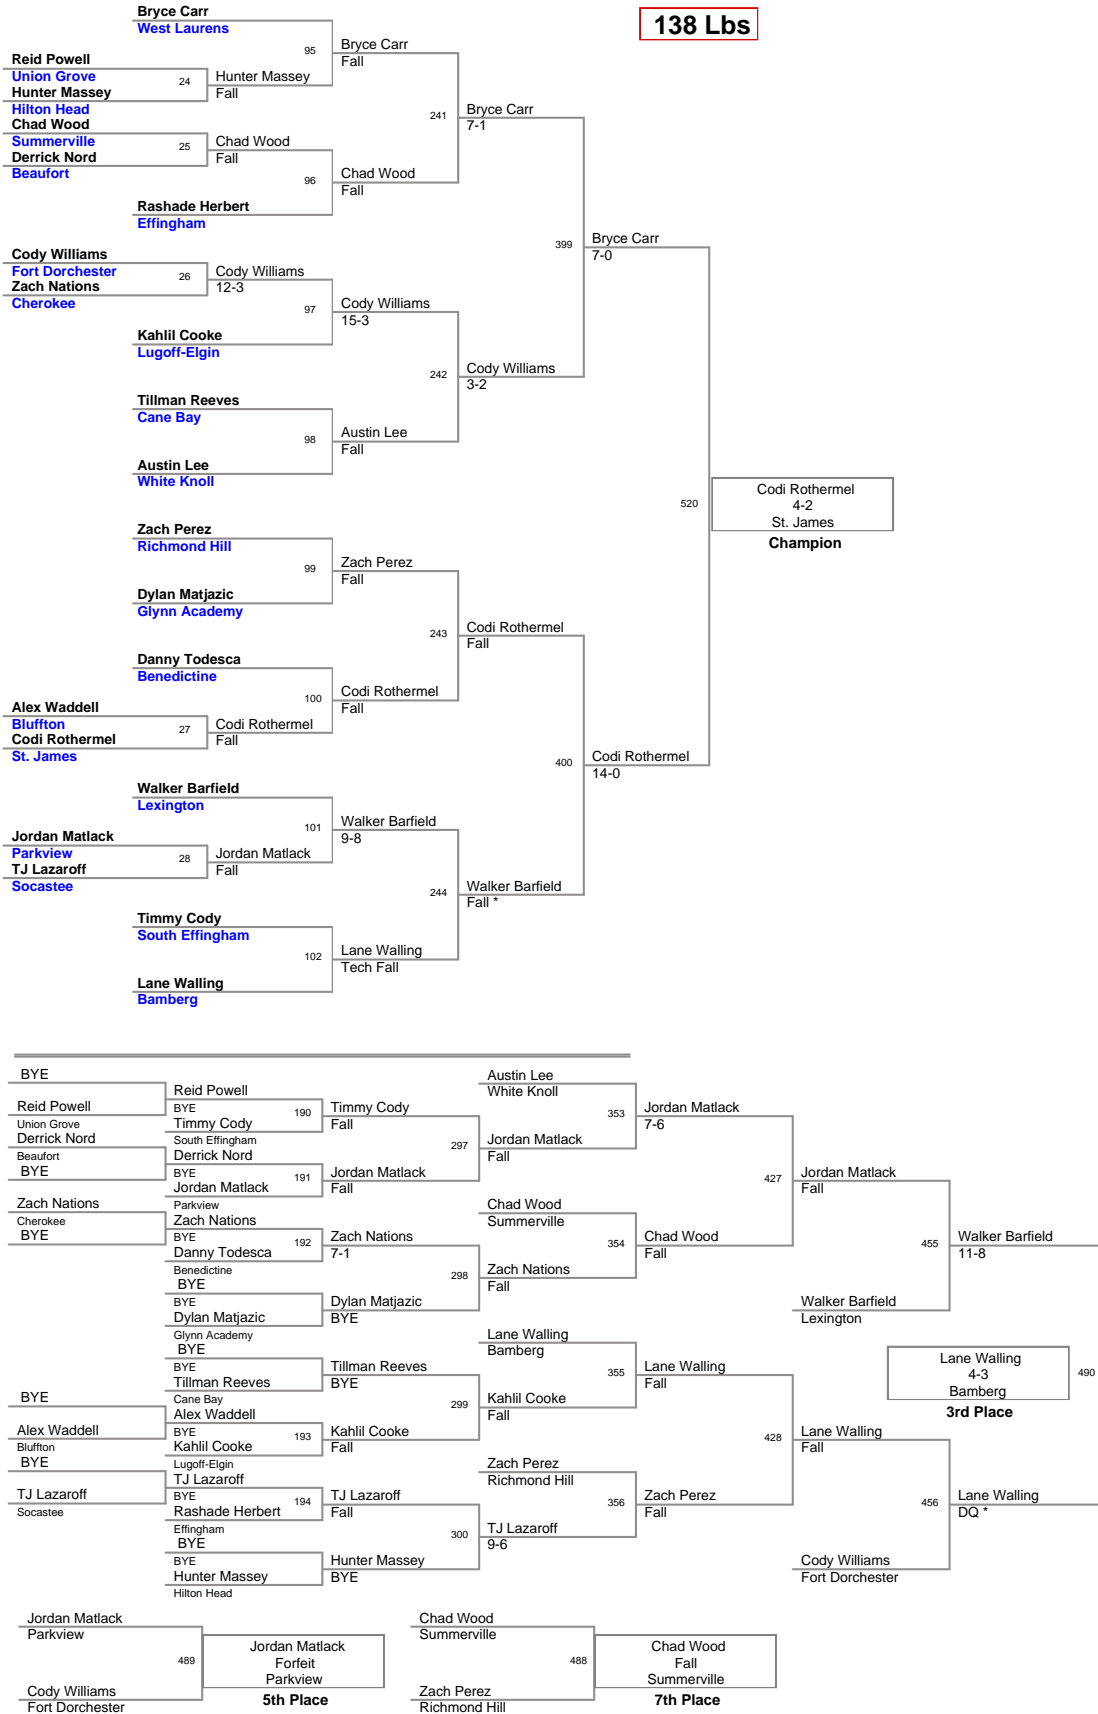

2011 USMC Seahawk Slam

TEAM	PTS	1	2	3	4	5	6	7	8
Lexington	228	2	2		3	1	1	3	
St. James	198.5	3		2	1	1			1
West Laurens	181	1	2	1		4			1
White Knoll	173	1	1	2			2	1	
Parkview	144	1	1		2	1	1	1	1
Lugoff-Elgin	135.5		3	1		1			1
Summerville	126	1	1			1	1	1	1
Beaufort	124.5	1		1	1	2			
Union Grove	117	1	1	2					
Cherokee	114	1			1		1	2	1
Effingham	107			2		1		2	1
Cane Bay	84.5				3	1			
South Effingham	83.5					1	3		
Bamberg	83		1	2					
Fort Dorchester	80.5						4	1	2
Hilton Head	74.5	1			1			1	
Socastee	65		1					1	1
Battery Creek	64.5	1	1						1
Bluffton	62				1		1	1	
Glynn Academy	50				1				1
Benedictine	41			1					1
Richmond Hill	36.5								1
Whale Branch	19								
Charlotte Country Day	16								

2012 US Marine Corps Seahawk Slam Most Outstanding Wrestler

138 lb. - Codi Rothermel, St. James

2011 USMC Seahawk Slam
HS

113 Lbs

2011 USMC Seahawk Slam
HS

132 Lbs

2011 USMC Seahawk Slam
HS

138 Lbs

2011 USMC Seahawk Slam
HS

145 Lbs

2011 USMC Seahawk Slam
HS

152 Lbs

2011 USMC Seahawk Slam
HS

160 Lbs

2011 USMC Seahawk Slam
HS

195 Lbs