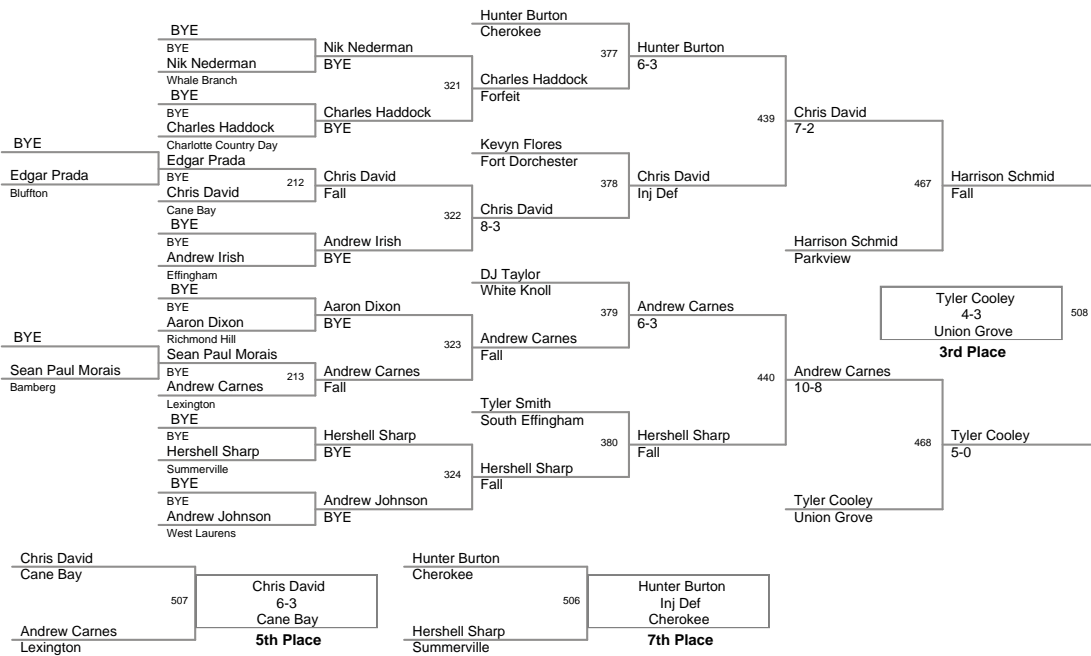

2011 USMC Seahawk Slam
HS

145 Lbs

2011 USMC Seahawk Slam
HS

152 Lbs

2011 USMC Seahawk Slam
HS

160 Lbs

2011 USMC Seahawk Slam
HS

195 Lbs