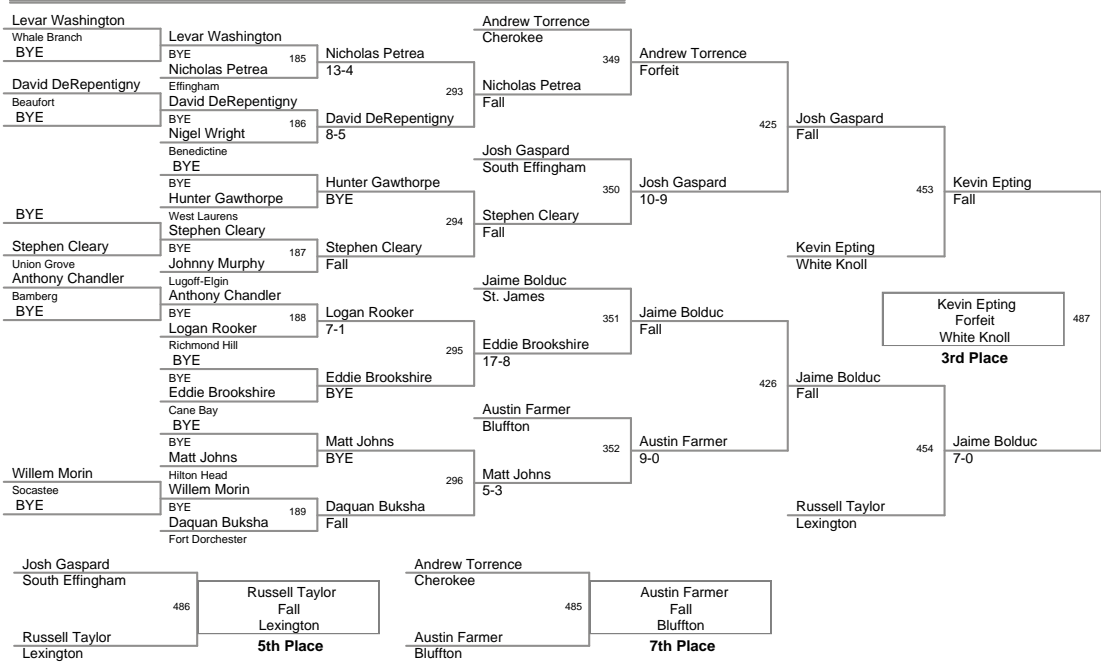

2012 US Marine Corps Seahawk Slam Most Outstanding Wrestler

138 lb. - Codi Rothermel, St. James

2011 USMC Seahawk Slam
HS

113 Lbs

2011 USMC Seahawk Slam
HS

132 Lbs

2011 USMC Seahawk Slam
HS

138 Lbs