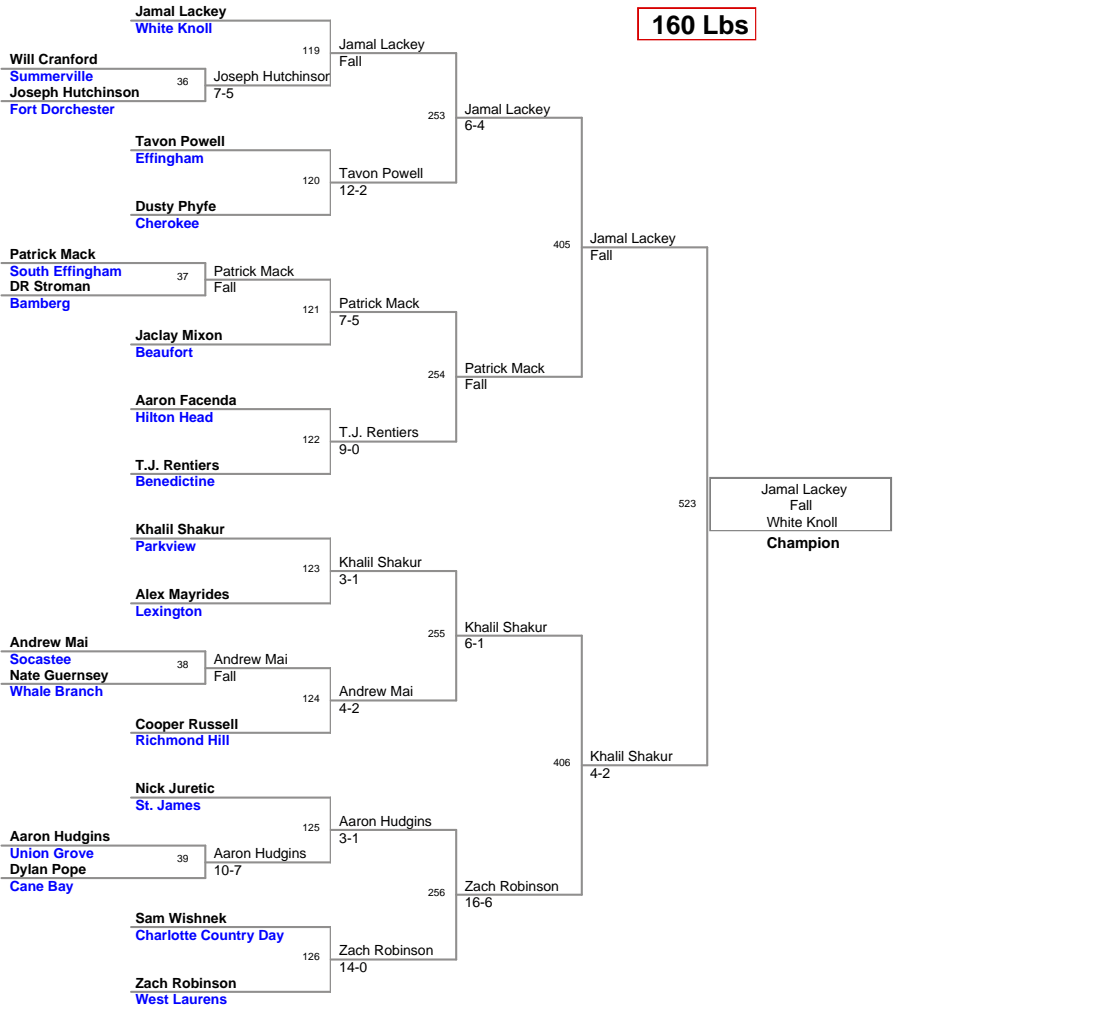

2012 US Marine Corps Seahawk Slam Most Outstanding Wrestler

138 lb. - Codi Rothermel, St. James

2011 USMC Seahawk Slam
HS

113 Lbs

2011 USMC Seahawk Slam
HS

132 Lbs

2011 USMC Seahawk Slam
HS

138 Lbs

2011 USMC Seahawk Slam
HS

145 Lbs

2011 USMC Seahawk Slam
HS

152 Lbs

2011 USMC Seahawk Slam
HS

160 Lbs

2011 USMC Seahawk Slam
HS

195 Lbs

2011 USMC Seahawk Slam
HS

285 Lbs