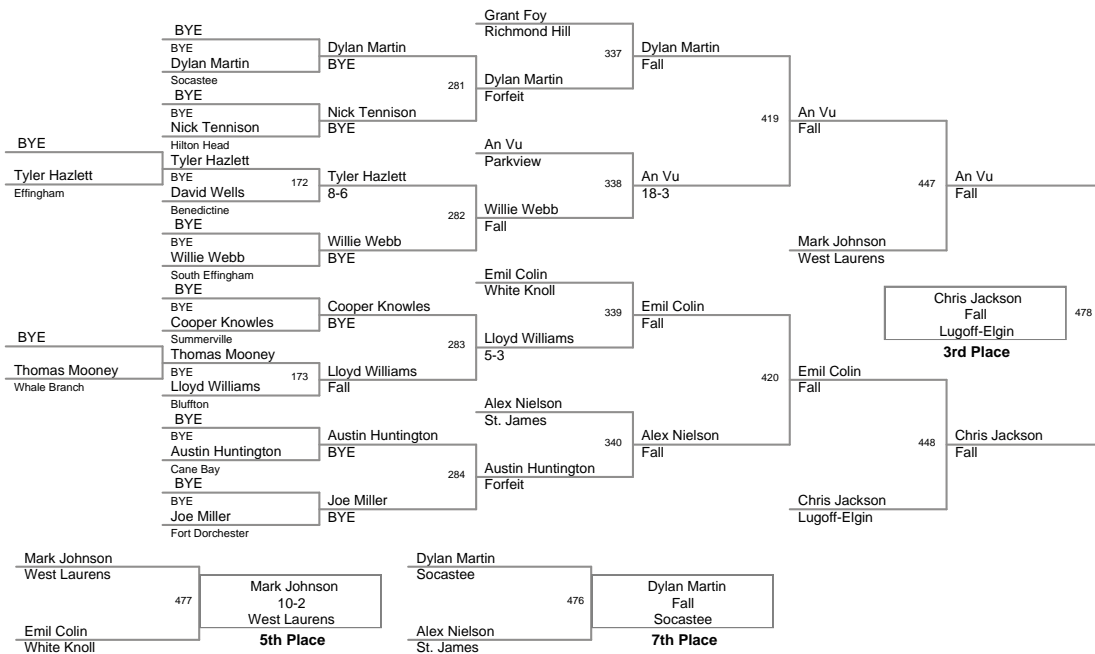

2011 USMC Seahawk Slam

TEAM	PTS	1	2	3	4	5	6	7	8
Lexington	228	2	2		3	1	1	3	
St. James	198.5	3		2	1	1			1
West Laurens	181	1	2	1		4			1
White Knoll	173	1	1	2			2	1	
Parkview	144	1	1		2	1	1	1	1
Lugoff-Elgin	135.5		3	1		1			1
Summerville	126	1	1			1	1	1	1
Beaufort	124.5	1		1	1	2			
Union Grove	117	1	1	2					
Cherokee	114	1			1		1	2	1
Effingham	107			2		1		2	1
Cane Bay	84.5				3	1			
South Effingham	83.5					1	3		
Bamberg	83		1	2					
Fort Dorchester	80.5						4	1	2
Hilton Head	74.5	1			1			1	
Socastee	65		1					1	1
Battery Creek	64.5	1	1						1
Bluffton	62				1		1	1	
Glynn Academy	50				1				1
Benedictine	41			1					1
Richmond Hill	36.5								1
Whale Branch	19								
Charlotte Country Day	16								

2012 US Marine Corps Seahawk Slam Most Outstanding Wrestler

138 lb. - Codi Rothermel, St. James

2011 USMC Seahawk Slam
HS

113 Lbs

2011 USMC Seahawk Slam
HS

132 Lbs

2011 USMC Seahawk Slam
HS

138 Lbs