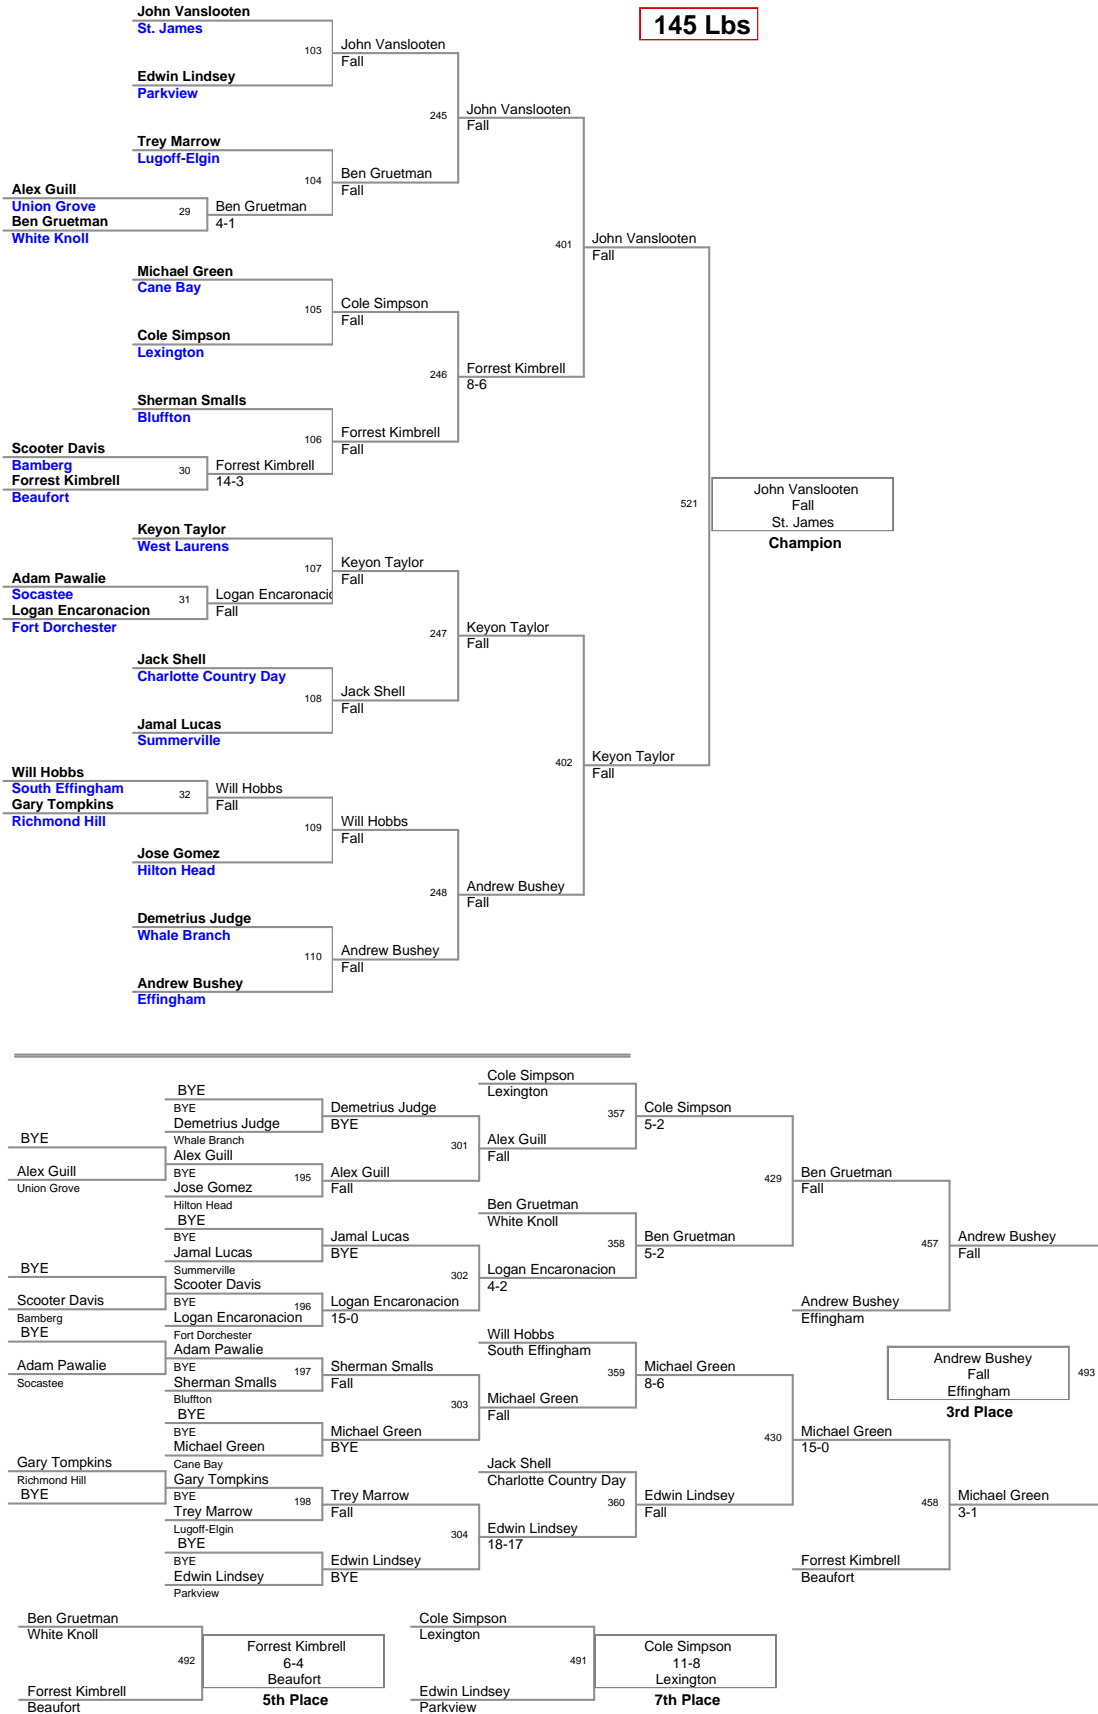

2011 USMC Seahawk Slam

TEAM	PTS	1	2	3	4	5	6	7	8
Lexington	228	2	2		3	1	1	3	
St. James	198.5	3		2	1	1			1
West Laurens	181	1	2	1		4			1
White Knoll	173	1	1	2			2	1	
Parkview	144	1	1		2	1	1	1	1
Lugoff-Elgin	135.5		3	1		1			1
Summerville	126	1	1			1	1	1	1
Beaufort	124.5	1		1	1	2			
Union Grove	117	1	1	2					
Cherokee	114	1			1		1	2	1
Effingham	107			2		1		2	1
Cane Bay	84.5				3	1			
South Effingham	83.5					1	3		
Bamberg	83		1	2					
Fort Dorchester	80.5						4	1	2
Hilton Head	74.5	1			1			1	
Socastee	65		1					1	1
Battery Creek	64.5	1	1						1
Bluffton	62				1		1	1	
Glynn Academy	50				1				1
Benedictine	41			1					1
Richmond Hill	36.5								1
Whale Branch	19								
Charlotte Country Day	16								

2012 US Marine Corps Seahawk Slam Most Outstanding Wrestler

138 lb. - Codi Rothermel, St. James

2011 USMC Seahawk Slam
HS

113 Lbs

2011 USMC Seahawk Slam
HS

132 Lbs

2011 USMC Seahawk Slam
HS

138 Lbs

2011 USMC Seahawk Slam
HS

145 Lbs

2011 USMC Seahawk Slam
HS

152 Lbs

2011 USMC Seahawk Slam
HS

160 Lbs

2011 USMC Seahawk Slam
HS

195 Lbs