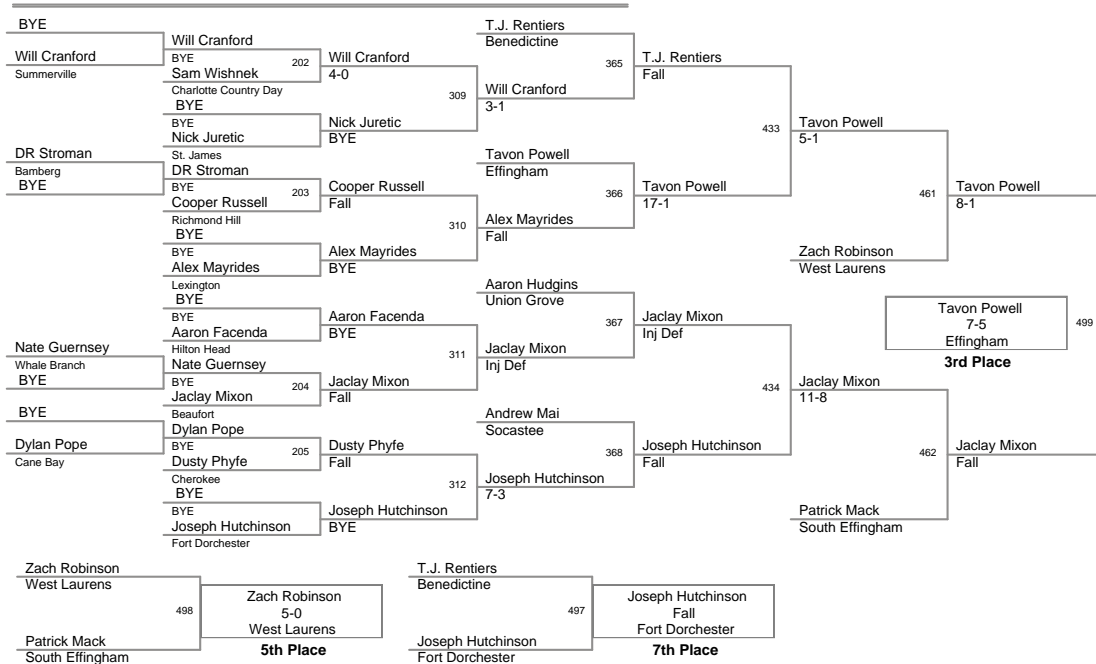

2011 USMC Seahawk Slam
HS

145 Lbs

2011 USMC Seahawk Slam
HS

152 Lbs

2011 USMC Seahawk Slam
HS

160 Lbs

2011 USMC Seahawk Slam
HS

195 Lbs