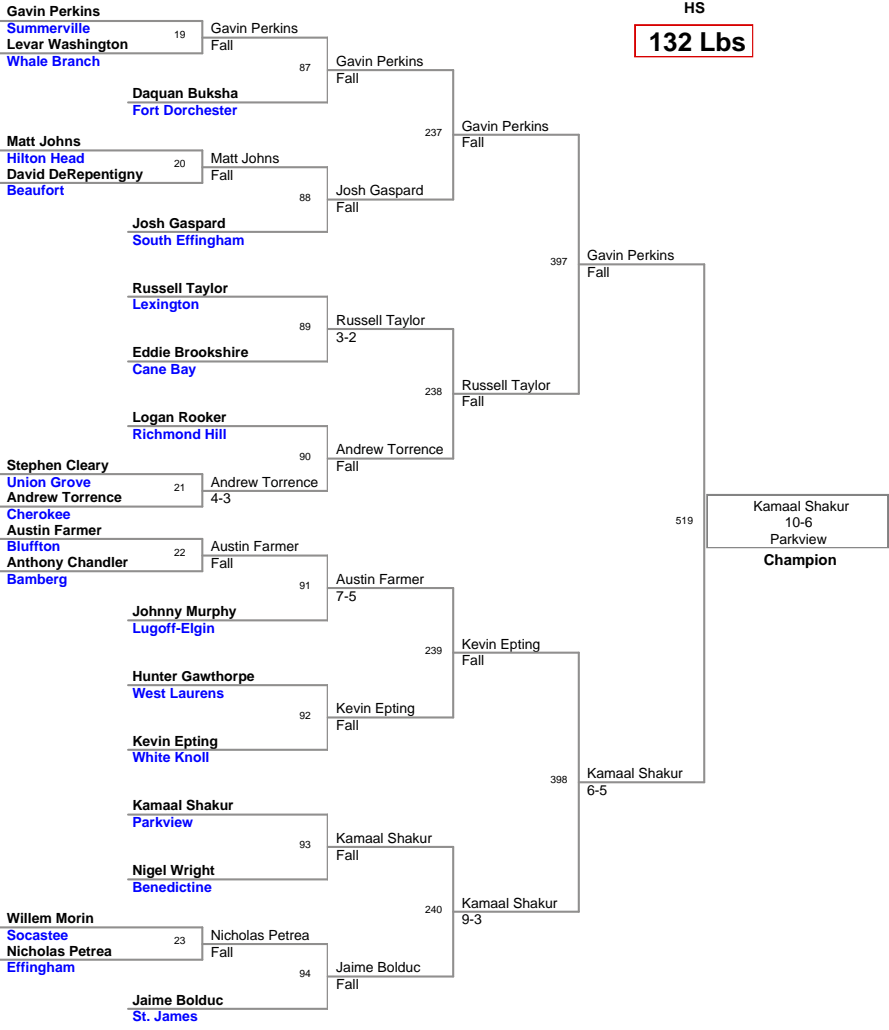

2011 USMC Seahawk Slam

TEAM	PTS	1	2	3	4	5	6	7	8
Lexington	228	2	2		3	1	1	3	
St. James	198.5	3		2	1	1			1
West Laurens	181	1	2	1		4			1
White Knoll	173	1	1	2			2	1	
Parkview	144	1	1		2	1	1	1	1
Lugoff-Elgin	135.5		3	1		1			1
Summerville	126	1	1			1	1	1	1
Beaufort	124.5	1		1	1	2			
Union Grove	117	1	1	2					
Cherokee	114	1			1		1	2	1
Effingham	107			2		1		2	1
Cane Bay	84.5				3	1			
South Effingham	83.5					1	3		
Bamberg	83		1	2					
Fort Dorchester	80.5						4	1	2
Hilton Head	74.5	1			1			1	
Socastee	65		1					1	1
Battery Creek	64.5	1	1						1
Bluffton	62				1		1	1	
Glynn Academy	50				1				1
Benedictine	41			1					1
Richmond Hill	36.5								1
Whale Branch	19								
Charlotte Country Day	16								

2012 US Marine Corps Seahawk Slam Most Outstanding Wrestler

138 lb. - Codi Rothermel, St. James

2011 USMC Seahawk Slam
HS

113 Lbs

2011 USMC Seahawk Slam
HS

132 Lbs

2011 USMC Seahawk Slam
HS

138 Lbs

2011 USMC Seahawk Slam
HS

145 Lbs

2011 USMC Seahawk Slam
HS

152 Lbs

2011 USMC Seahawk Slam
HS

160 Lbs

2011 USMC Seahawk Slam
HS

195 Lbs

2011 USMC Seahawk Slam
HS

285 Lbs