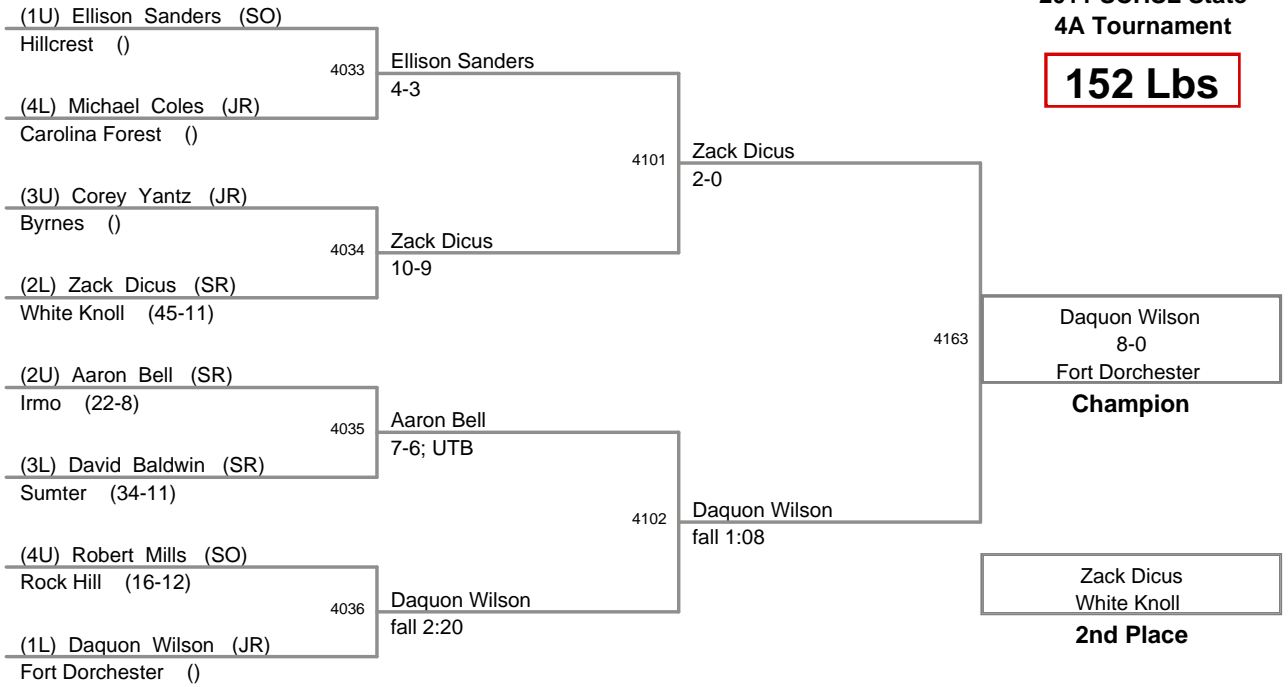

2011 SCHSL State
4A Tournament

152 Lbs