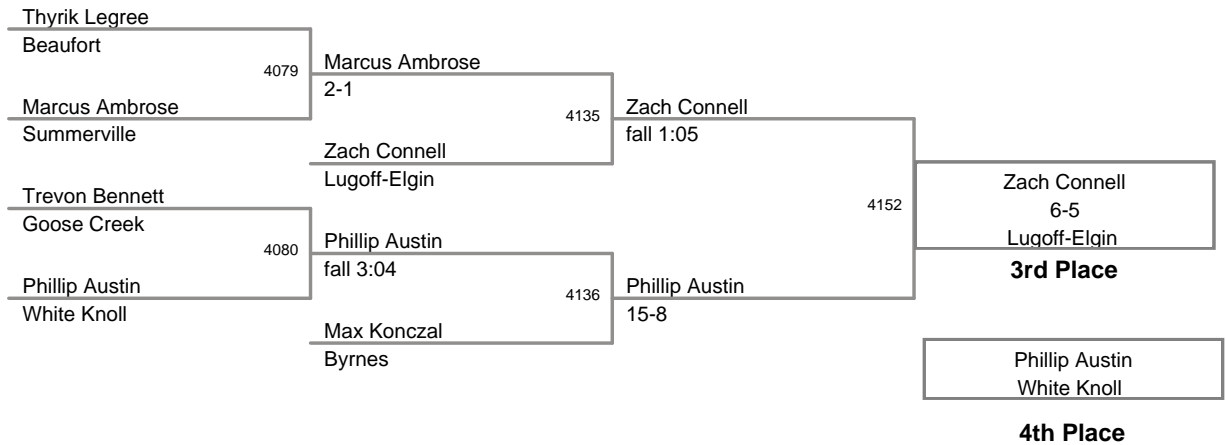

2011 SCHSL State
4A Tournament

189 Lbs