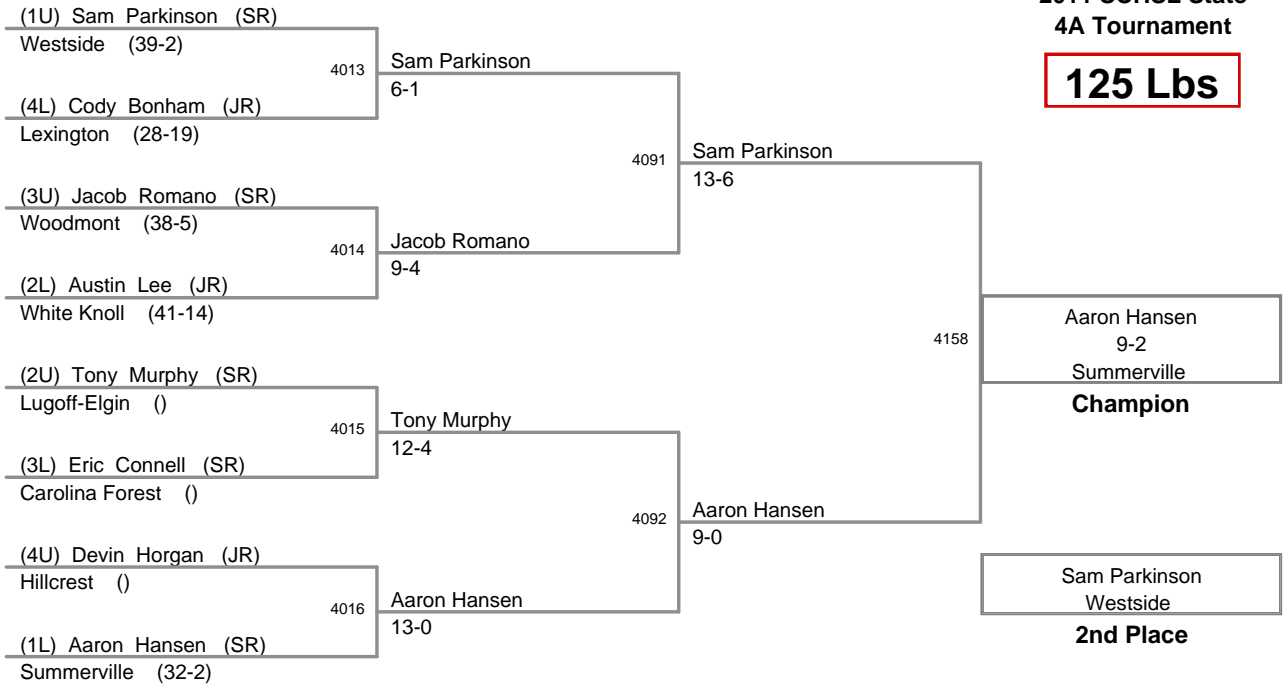

2011 SCHSL State
4A Tournament

125 Lbs