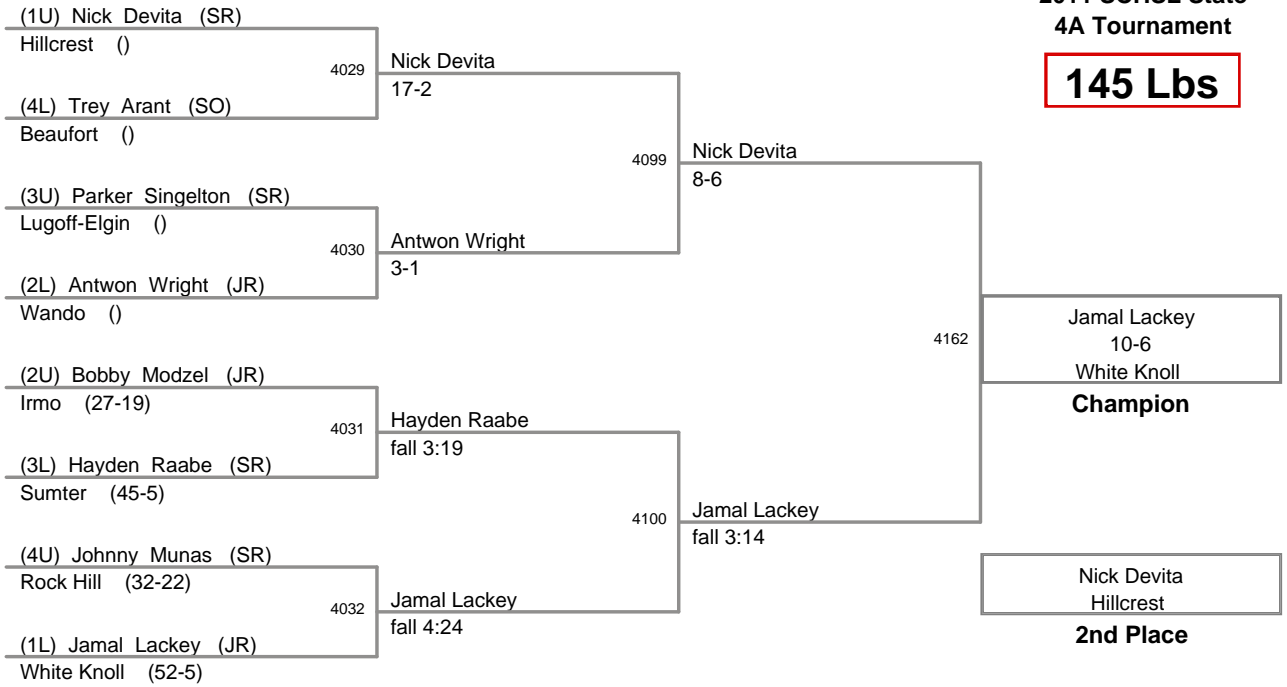

2011 SCHSL State
4A Tournament

145 Lbs