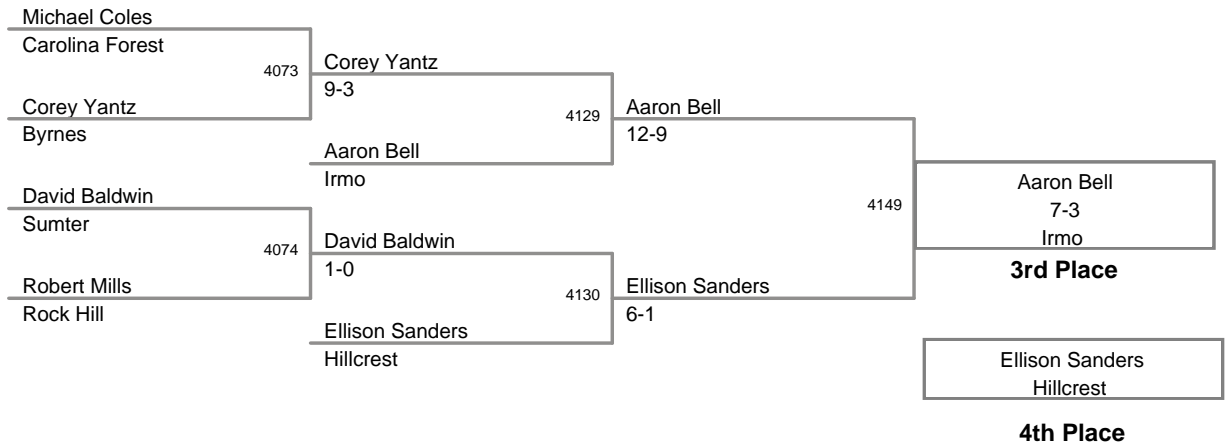

2011 SCHSL State
4A Tournament

152 Lbs