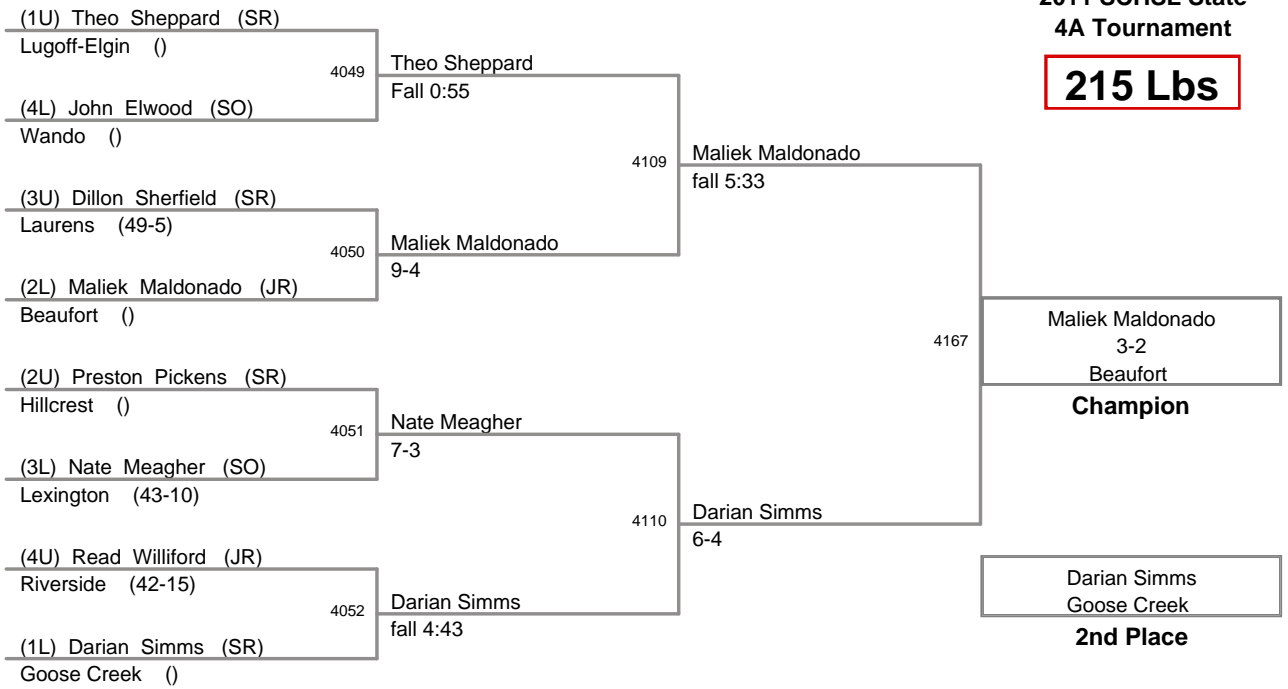

2011 SCHSL State
4A Tournament

215 Lbs