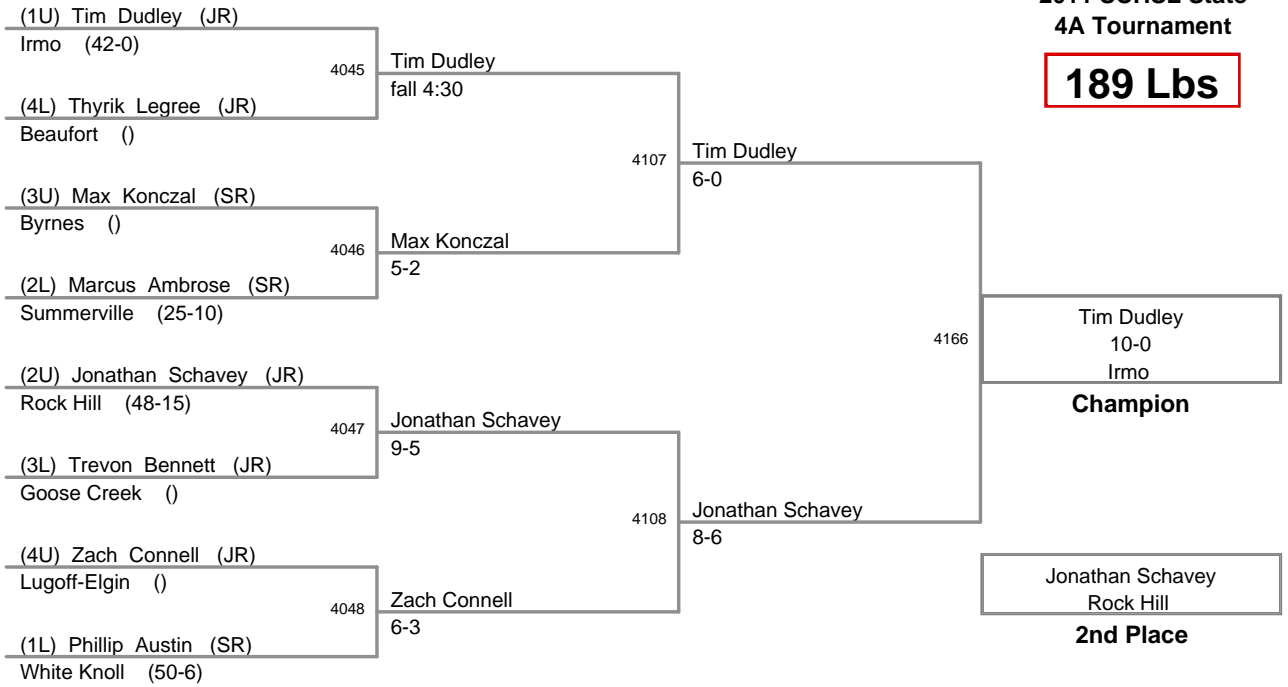

2011 SCHSL State
4A Tournament

189 Lbs