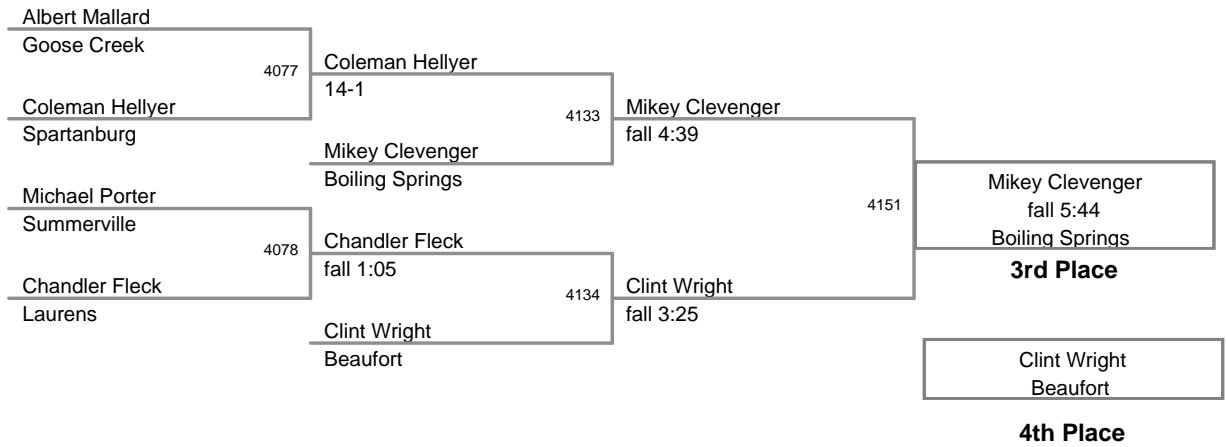

145 Lbs

2011 SCHSL State
4A Tournament

152 Lbs

2011 SCHSL State
4A Tournament

160 Lbs

2011 SCHSL State
4A Tournament

171 Lbs

2011 SCHSL State
4A Tournament