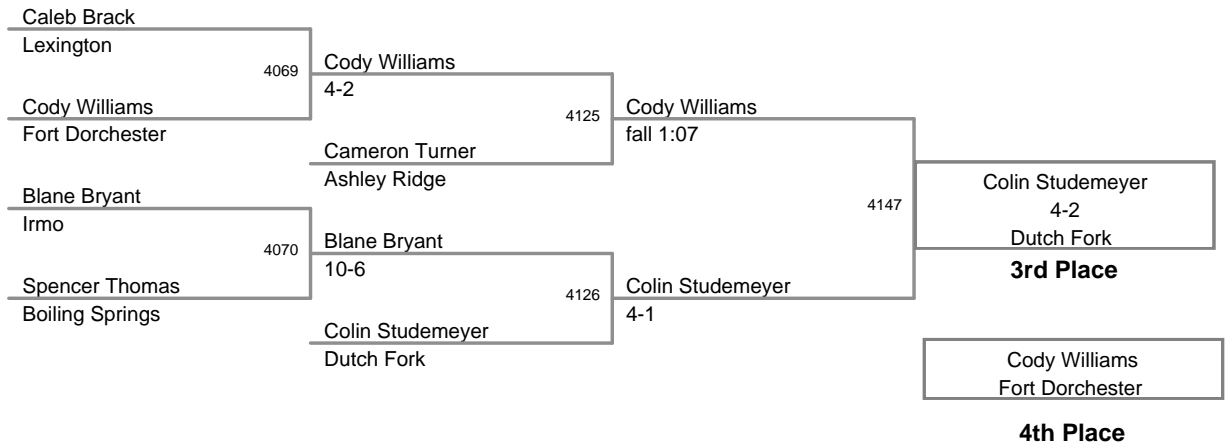

125 Lbs

2011 SCHSL State
4A Tournament

130 Lbs

2011 SCHSL State
4A Tournament

135 Lbs

2011 SCHSL State
4A Tournament

140 Lbs

2011 SCHSL State
4A Tournament