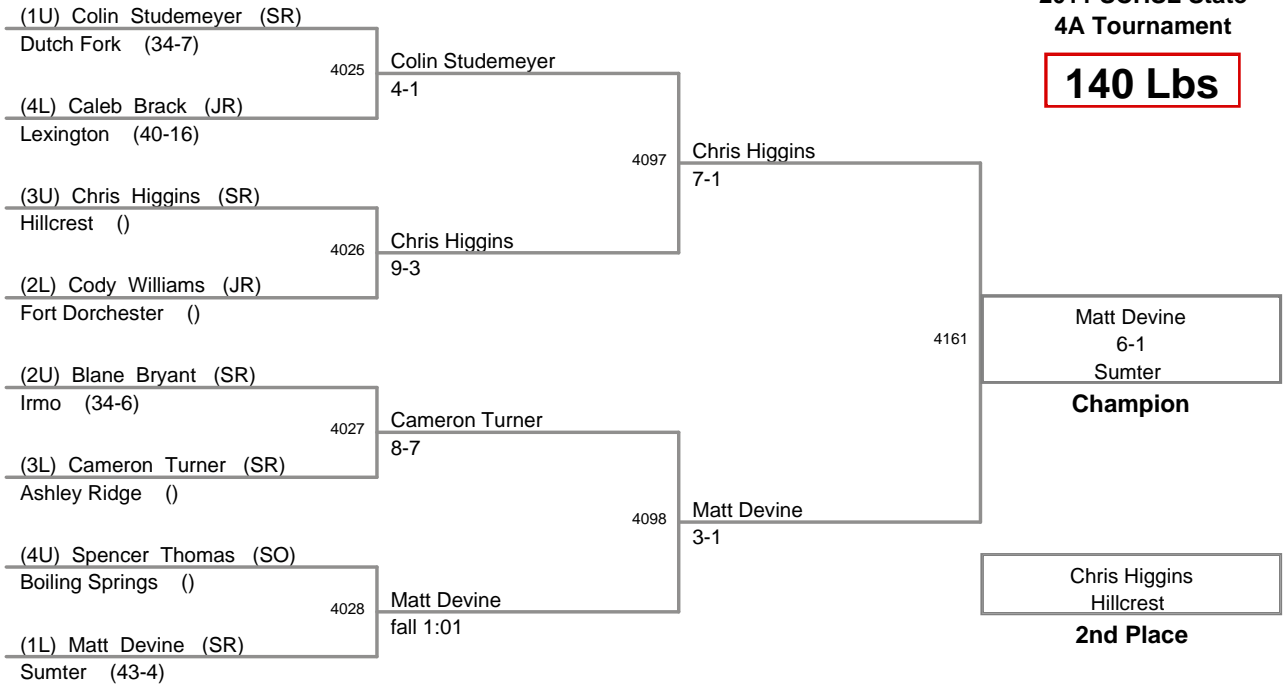

125 Lbs

2011 SCHSL State
4A Tournament

130 Lbs

2011 SCHSL State
4A Tournament

135 Lbs

2011 SCHSL State
4A Tournament

140 Lbs

2011 SCHSL State
4A Tournament