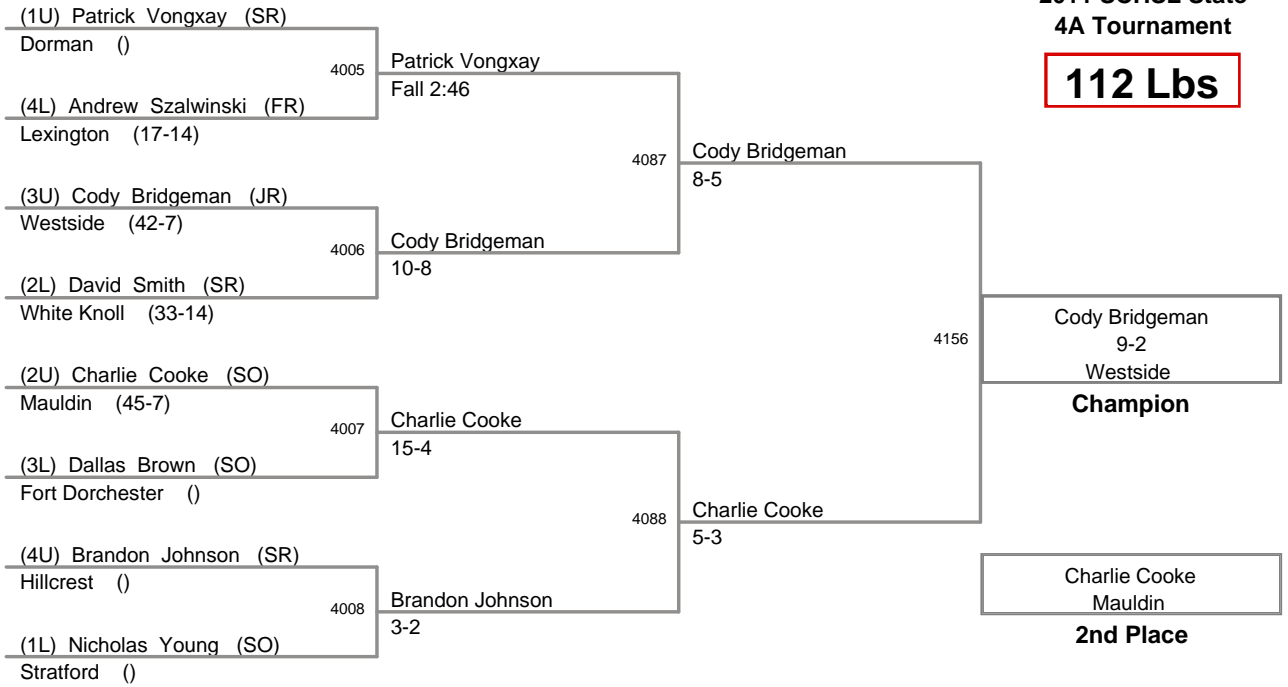

4A Most Outstanding Wrestler - 125 lb Champion Aaron Hansen, Summerville

2011 SCHSL State
4A Tournament

103 Lbs

2011 SCHSL State
4A Tournament

112 Lbs

2011 SCHSL State
4A Tournament

119 Lbs

2011 SCHSL State
4A Tournament