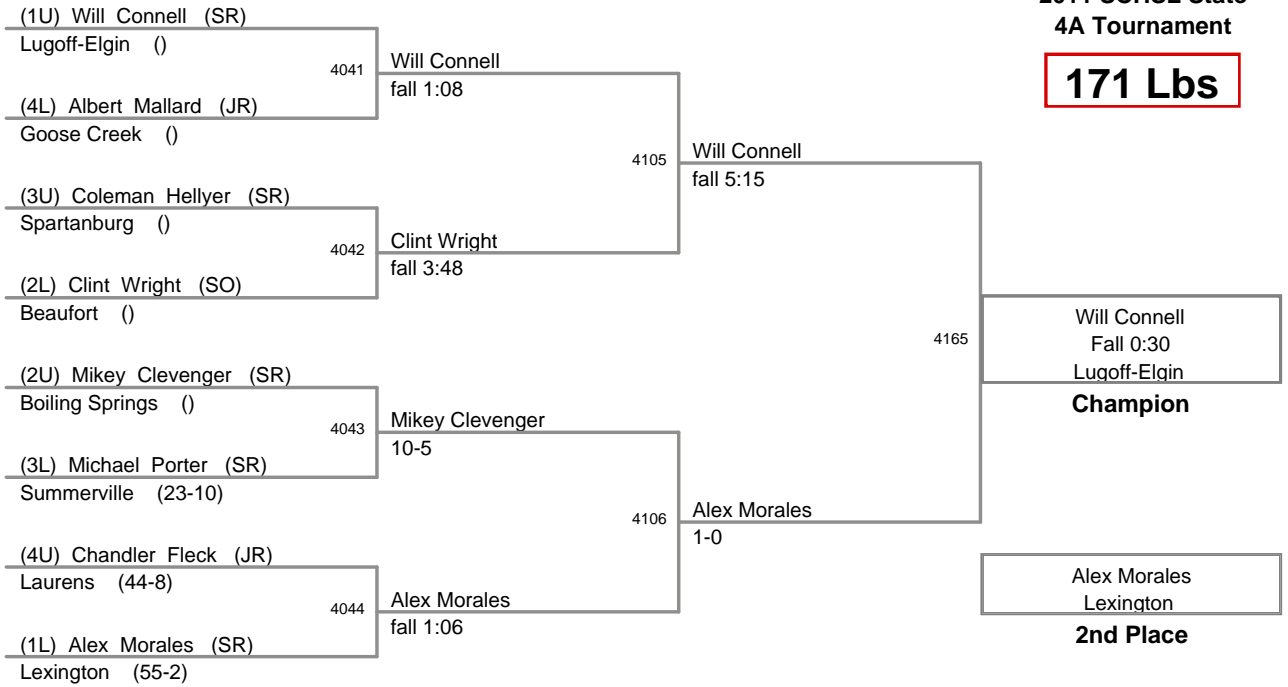

145 Lbs

2011 SCHSL State
4A Tournament

152 Lbs

2011 SCHSL State
4A Tournament

160 Lbs

2011 SCHSL State
4A Tournament

171 Lbs

2011 SCHSL State
4A Tournament