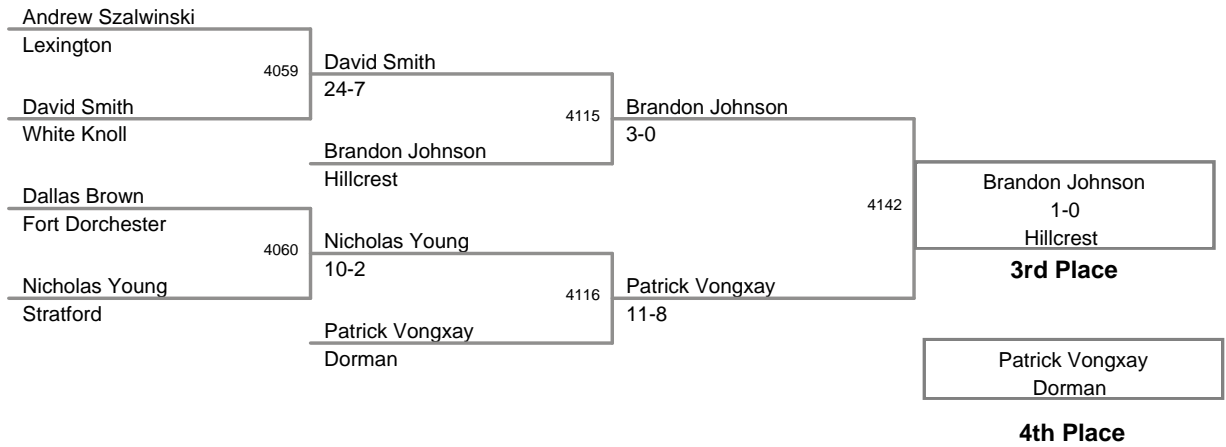

4A Most Outstanding Wrestler - 125 lb Champion Aaron Hansen, Summerville

2011 SCHSL State
4A Tournament

103 Lbs

2011 SCHSL State
4A Tournament

112 Lbs

2011 SCHSL State
4A Tournament

119 Lbs

2011 SCHSL State
4A Tournament