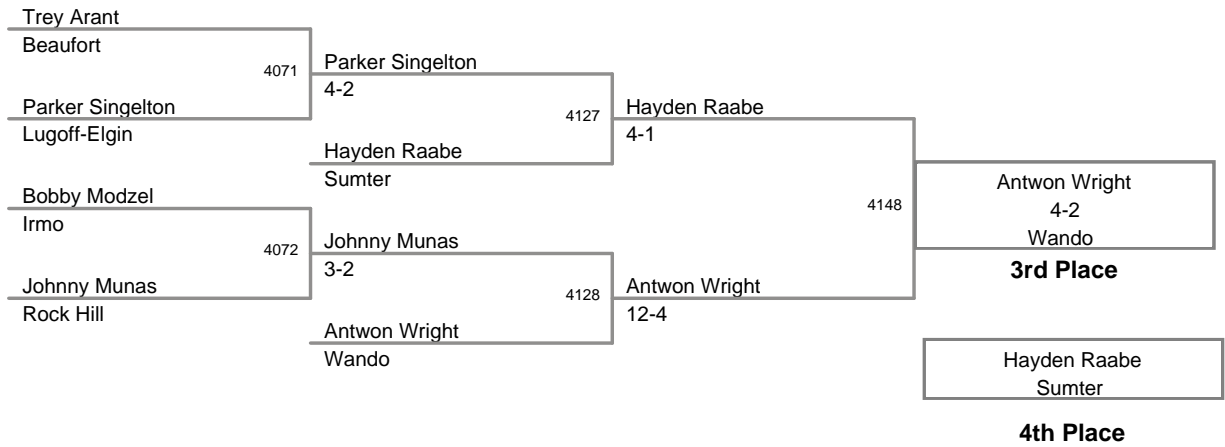

2011 SCHSL State
4A Tournament

145 Lbs