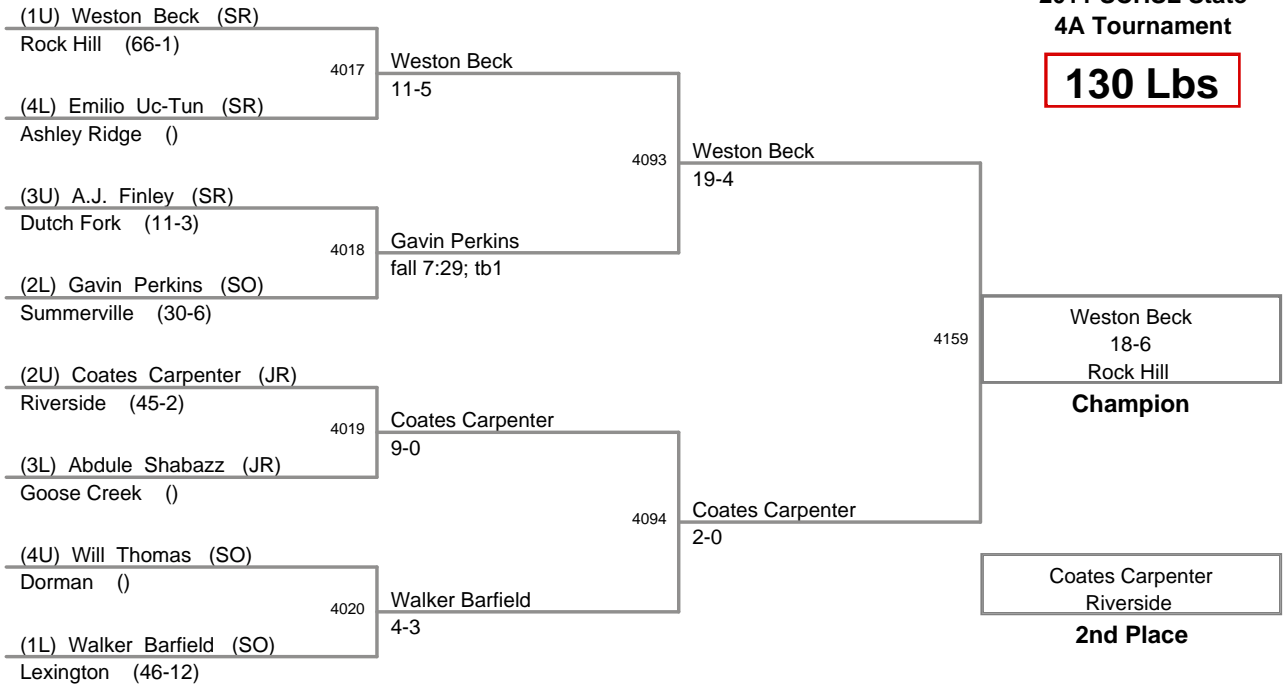

2011 SCHSL State
4A Tournament

130 Lbs