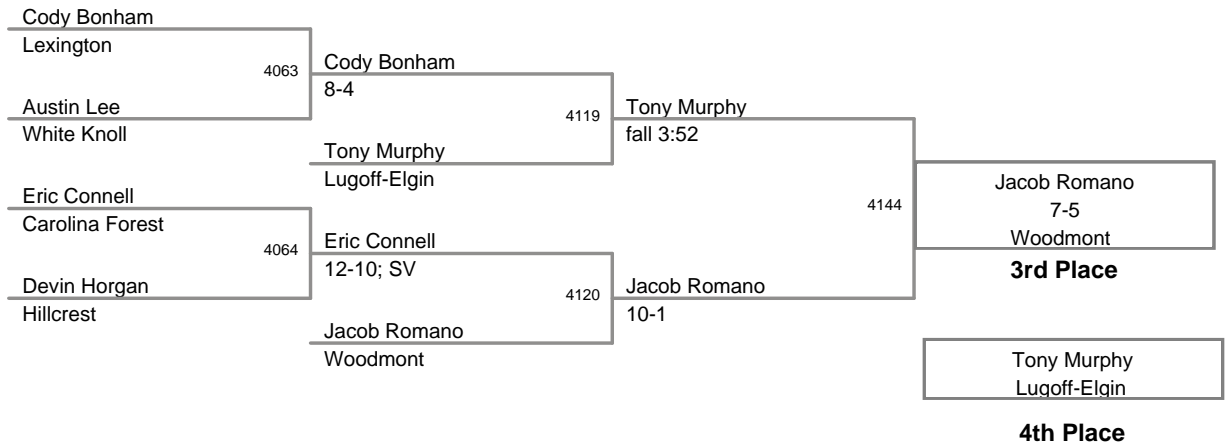

2011 SCHSL State
4A Tournament

125 Lbs