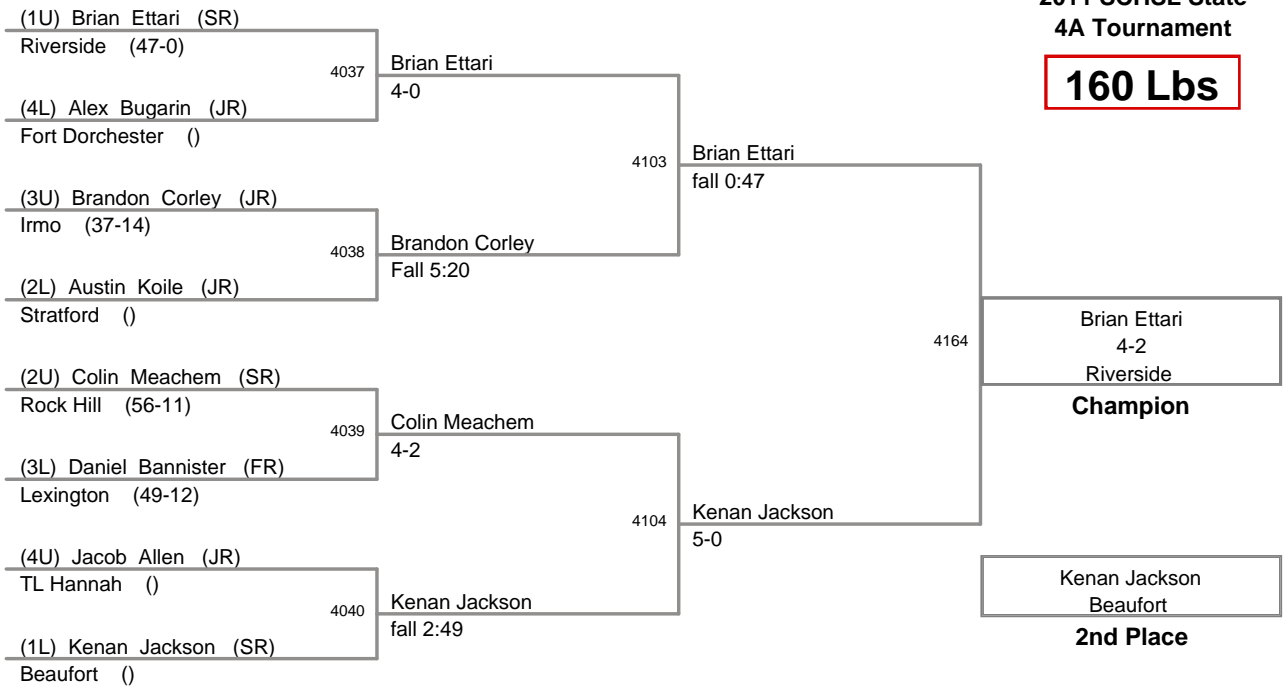

145 Lbs

2011 SCHSL State
4A Tournament

152 Lbs

2011 SCHSL State
4A Tournament

160 Lbs

2011 SCHSL State
4A Tournament

171 Lbs

2011 SCHSL State
4A Tournament