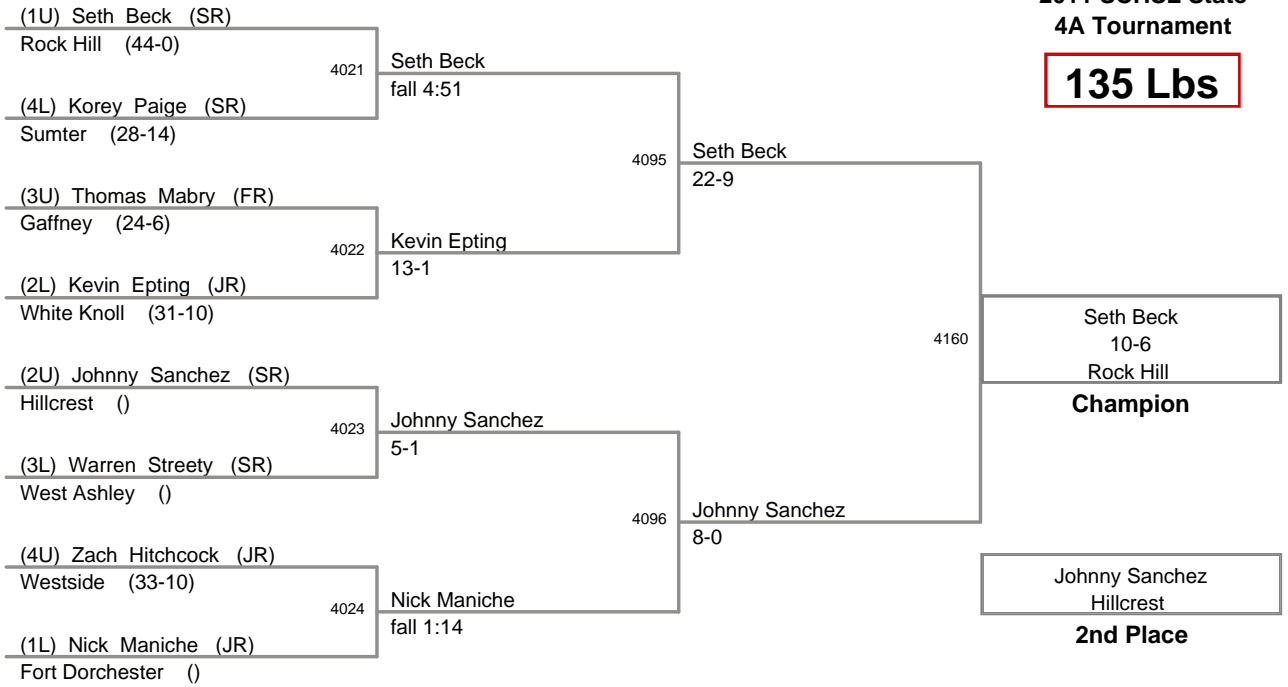

125 Lbs

2011 SCHSL State
4A Tournament

130 Lbs

2011 SCHSL State
4A Tournament

135 Lbs

2011 SCHSL State
4A Tournament

140 Lbs

2011 SCHSL State
4A Tournament