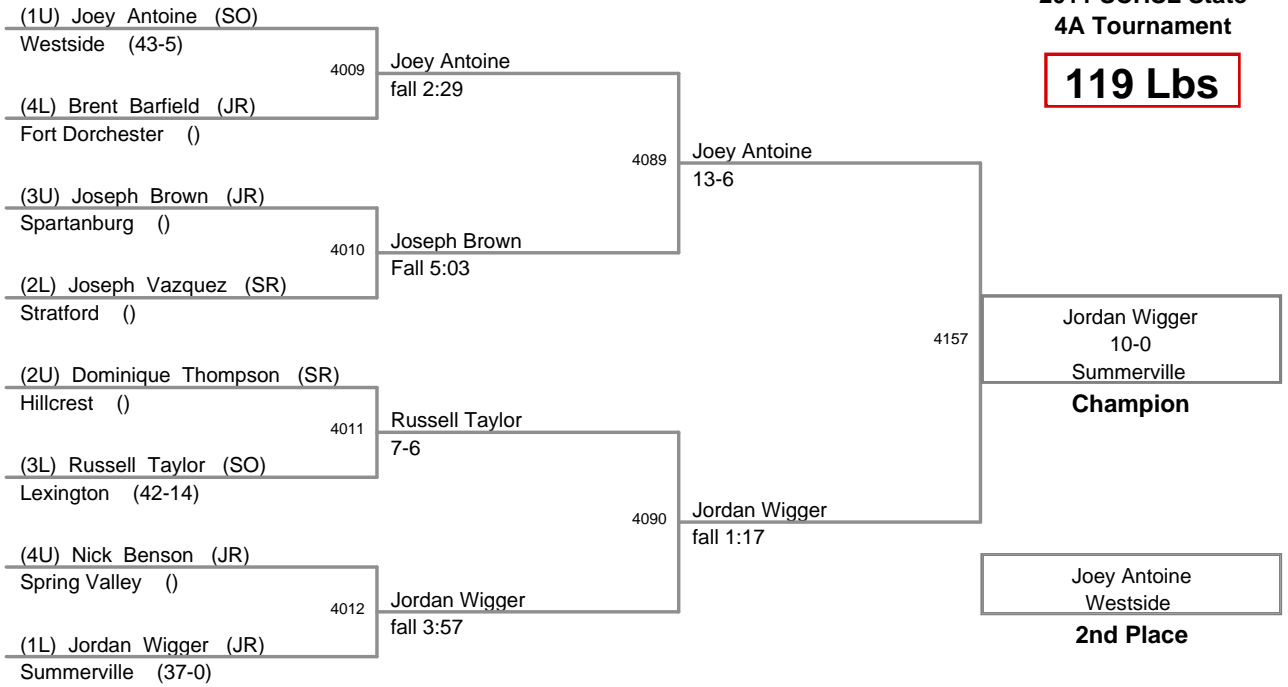

4A Most Outstanding Wrestler - 125 lb Champion Aaron Hansen, Summerville

2011 SCHSL State
4A Tournament

103 Lbs

2011 SCHSL State
4A Tournament

112 Lbs

2011 SCHSL State
4A Tournament

119 Lbs

2011 SCHSL State
4A Tournament