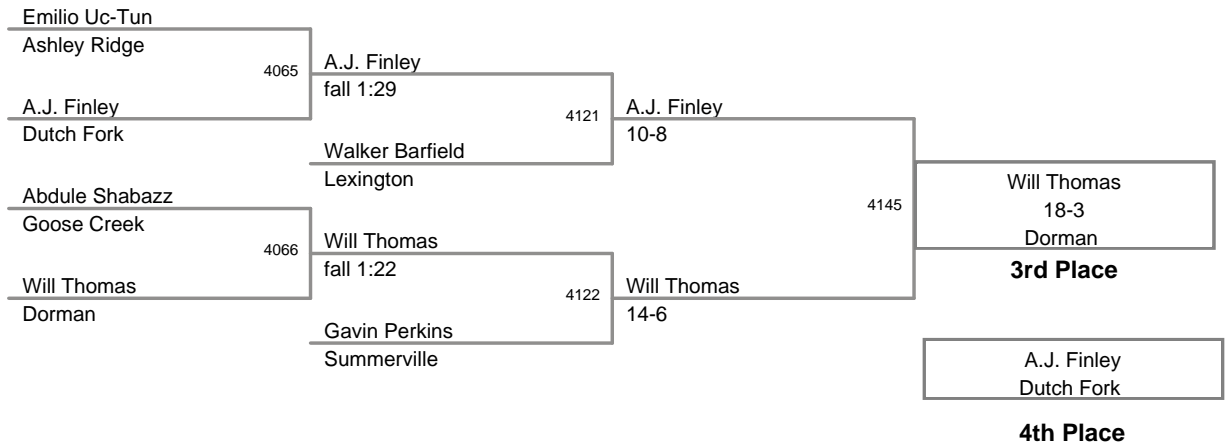

2011 SCHSL State
4A Tournament

130 Lbs