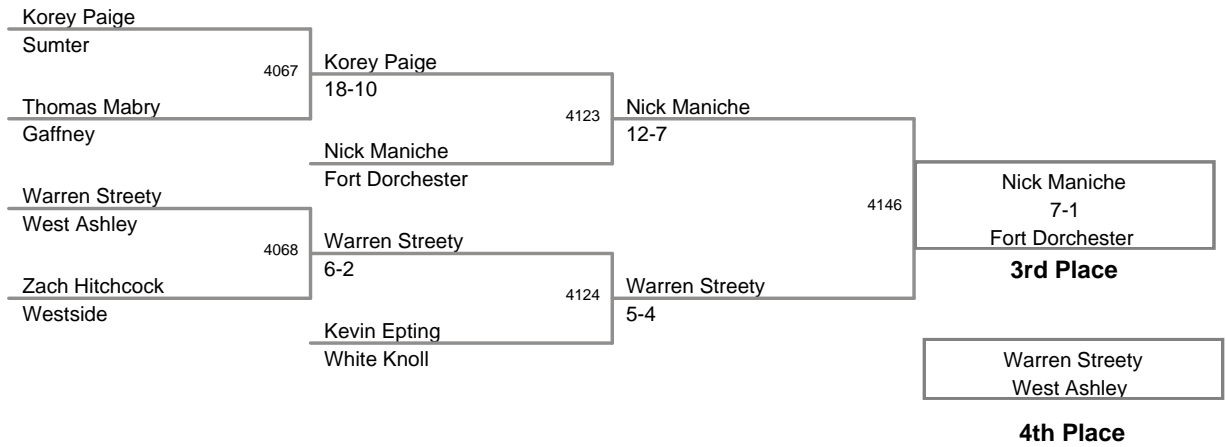

125 Lbs

2011 SCHSL State
4A Tournament

130 Lbs

2011 SCHSL State
4A Tournament

135 Lbs

2011 SCHSL State
4A Tournament

140 Lbs

2011 SCHSL State
4A Tournament