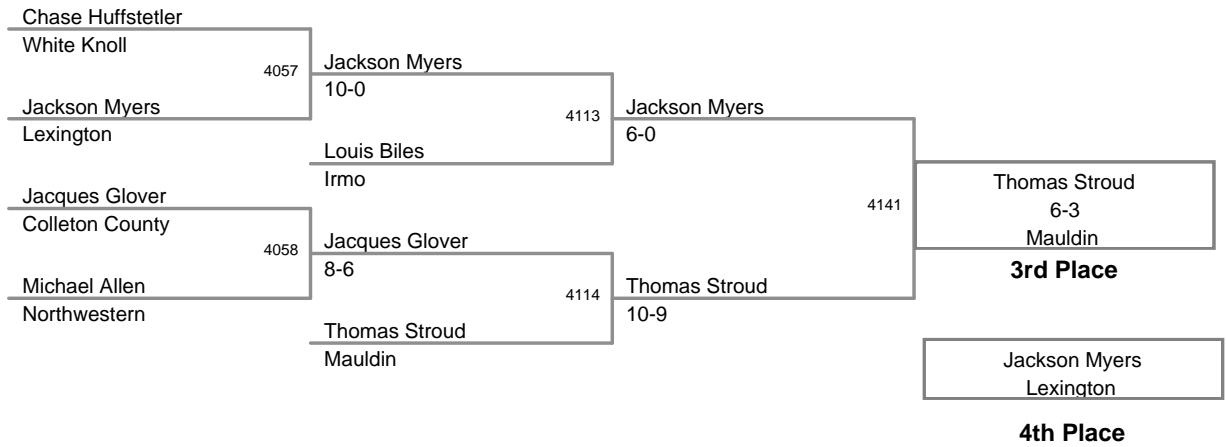

2011 SCHSL State

TEAM	PTS	1	2	3	4
Hillcrest	97.5		4	2	2
White Knoll	69.5	2	1		1
Fort Dorchester	69	2		1	1
Rock Hill	65.5	2	1		1
Lugoff-Elgin	51	1		1	1
Westside	48	1	2		
Summerville	48	2			
Sumter	47	1		1	1
Beaufort	47	1	1		1
Irmo	44	1		1	1
Lexington	38		1		2
Dorman	36.5		1	1	1
Riverside	35	1	1		
Mauldin	25		1	1	
Wando	20			2	
Dutch Fork	18			1	1
Goose Creek	16		1		
Boiling Springs	14			1	
Woodmont	11			1	
Stratford	11			1	
West Ashley	6				1

4A Most Outstanding Wrestler - 125 lb Champion Aaron Hansen, Summerville

2011 SCHSL State
4A Tournament

103 Lbs

2011 SCHSL State
4A Tournament

112 Lbs

2011 SCHSL State
4A Tournament

119 Lbs

2011 SCHSL State
4A Tournament