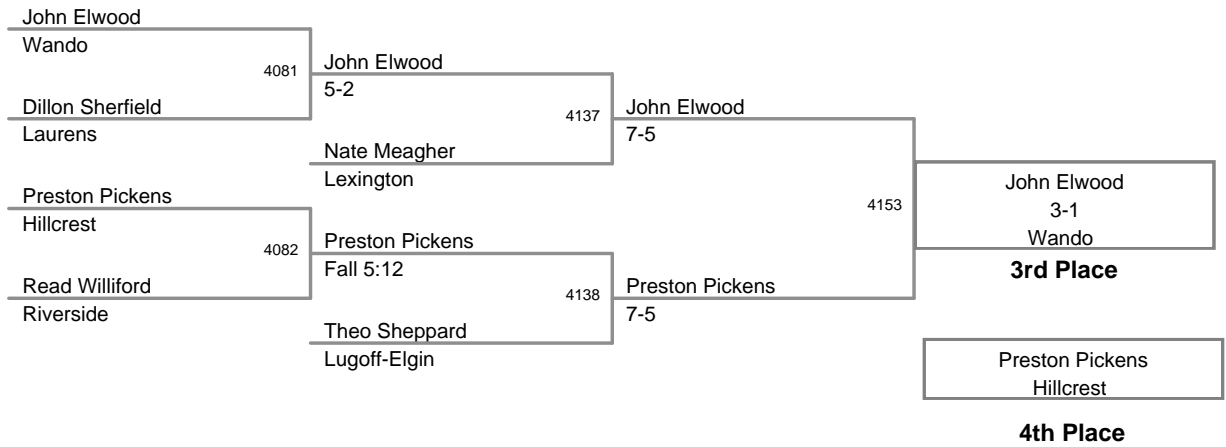

2011 SCHSL State
4A Tournament

215 Lbs