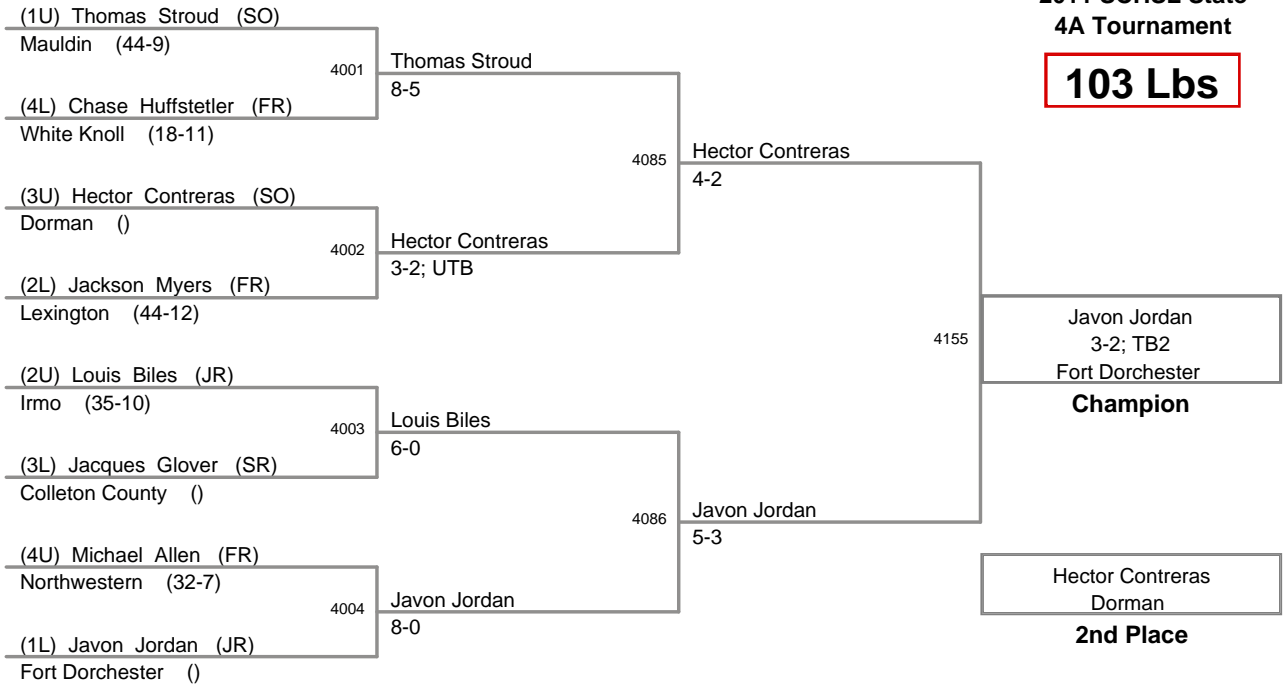

2011 SCHSL State

TEAM	PTS	1	2	3	4
Hillcrest	97.5		4	2	2
White Knoll	69.5	2	1		1
Fort Dorchester	69	2		1	1
Rock Hill	65.5	2	1		1
Lugoff-Elgin	51	1		1	1
Westside	48	1	2		
Summerville	48	2			
Sumter	47	1		1	1
Beaufort	47	1	1		1
Irmo	44	1		1	1
Lexington	38		1		2
Dorman	36.5		1	1	1
Riverside	35	1	1		
Mauldin	25		1	1	
Wando	20			2	
Dutch Fork	18			1	1
Goose Creek	16		1		
Boiling Springs	14			1	
Woodmont	11			1	
Stratford	11			1	
West Ashley	6				1

4A Most Outstanding Wrestler - 125 lb Champion Aaron Hansen, Summerville

2011 SCHSL State
4A Tournament

103 Lbs

2011 SCHSL State
4A Tournament

112 Lbs

2011 SCHSL State
4A Tournament

119 Lbs

2011 SCHSL State
4A Tournament