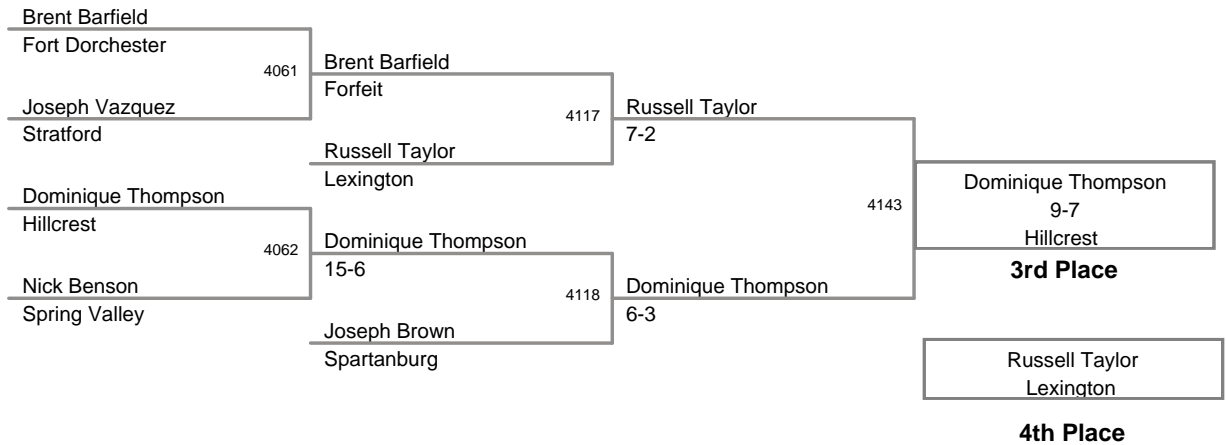

4A Most Outstanding Wrestler - 125 lb Champion Aaron Hansen, Summerville

2011 SCHSL State
4A Tournament

103 Lbs

2011 SCHSL State
4A Tournament

112 Lbs

2011 SCHSL State
4A Tournament

119 Lbs

2011 SCHSL State
4A Tournament