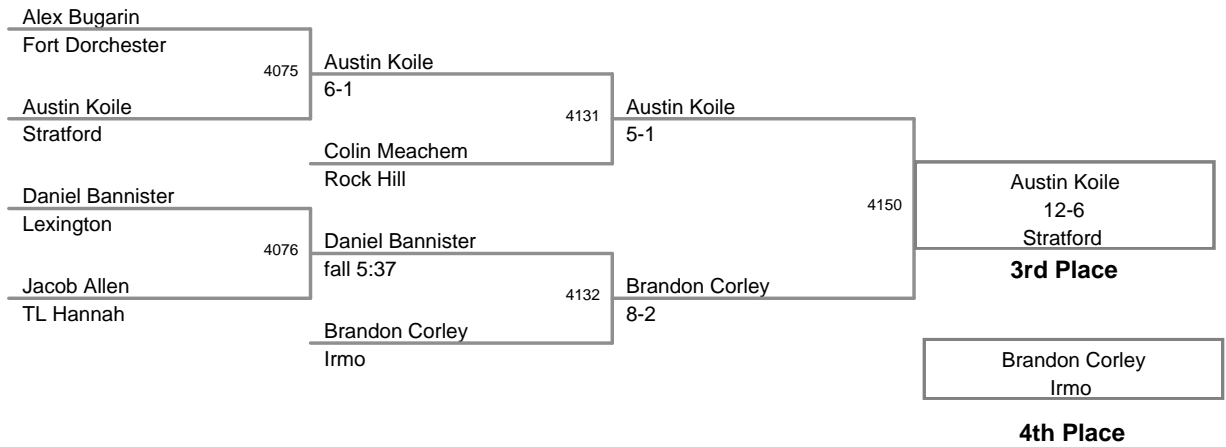

145 Lbs

2011 SCHSL State
4A Tournament

152 Lbs

2011 SCHSL State
4A Tournament

160 Lbs

2011 SCHSL State
4A Tournament

171 Lbs

2011 SCHSL State
4A Tournament